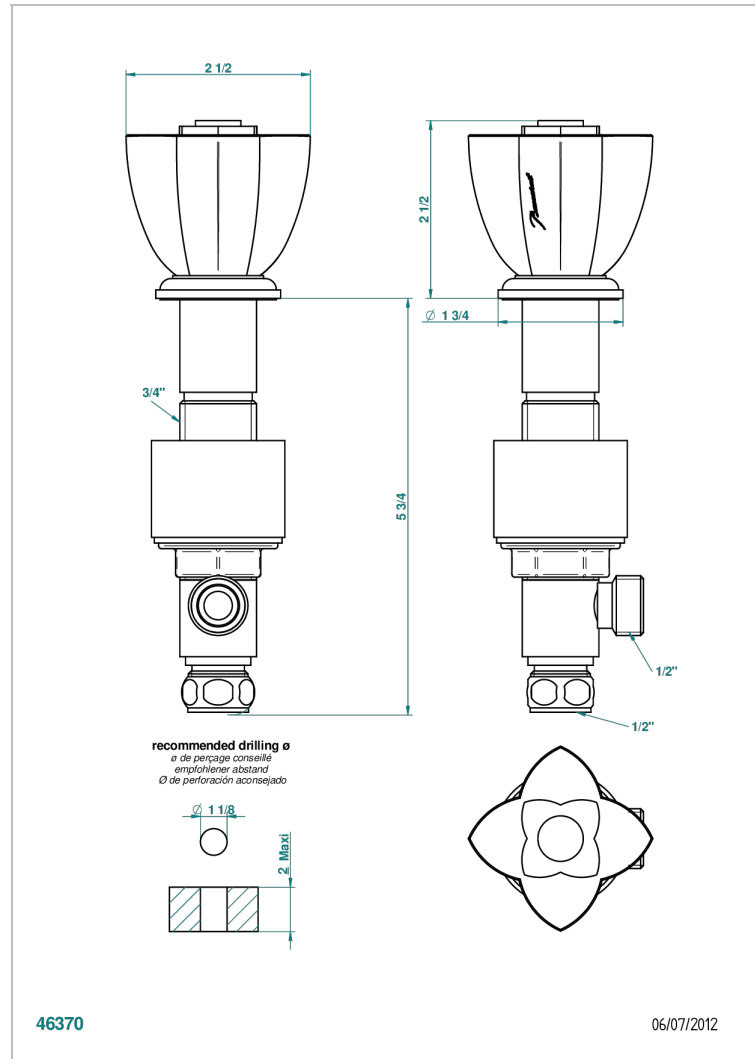

PETALE DE CRISTAL - CLEAR CRYSTAL

U6A-35

Rim mounted 1/2" valve

CHARACTERISTIC

- Pétale de Cristal - Clear crystal
- Rim mounted 1/2" valve

AVAILABLE FINITIONS

Antique nickel - H28
Black ceram - D30
Blush PVD - H62
Brass color PVD - H49
Brown bronze color PVD - F33
Gold color PVD - H52