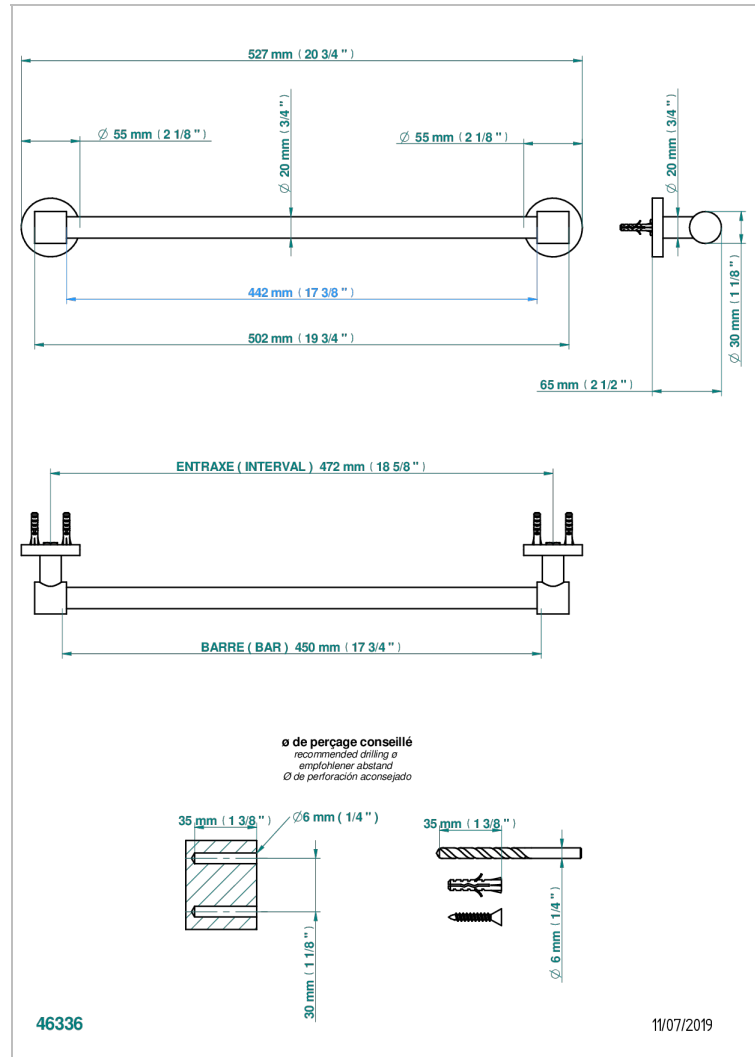

SPIRIT

G69-520/45

Towel bar, 18" long

CHARACTERISTIC

- Spirit
- Towel bar, 18" long

AVAILABLE FINITIONS

Black ceram - D30
Blush PVD - H62
Brass color PVD - H49
Brown bronze color PVD - F33
Chrome polished - A02
Chrome polished / gold polished - G02