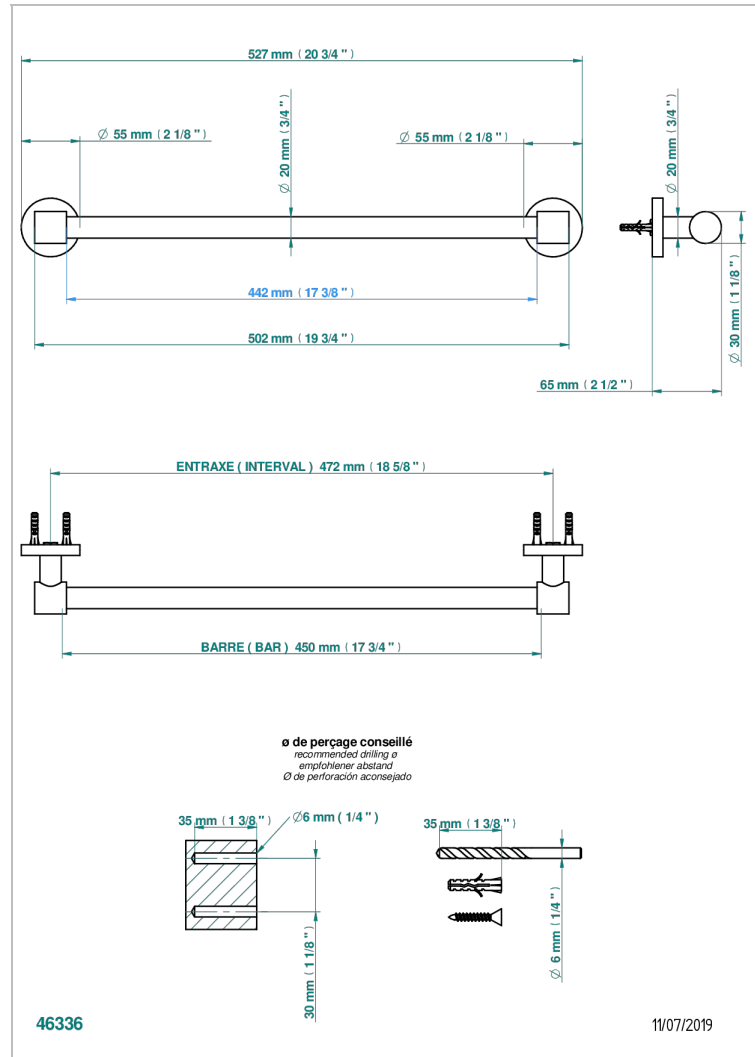

# SPIRIT

G69-520/45

Single towel rail, fixed rail, length: 450 mm,  $\varnothing$  20 mm

## CHARACTERISTIC

- Spirit
- Single towel rail, fixed rail, length: 450 mm,  $\varnothing$  20 mm