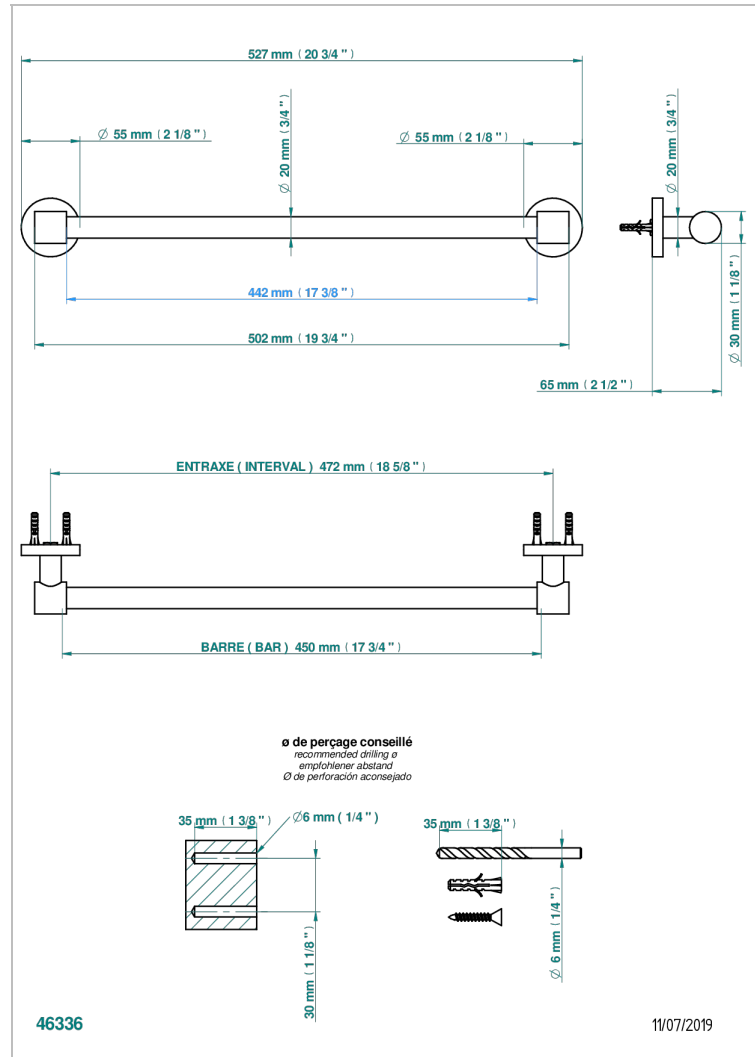

SPIRIT

G69-520/45

Single towel rail, fixed rail, length: 450 mm, \varnothing 20 mm

CHARACTERISTIC

- Spirit
- Single towel rail, fixed rail, length: 450 mm, \varnothing 20 mm

AVAILABLE FINITIONS

Antique nickel - H28
Black ceram - D30
Blush PVD - H62
Brass color PVD - H49
Brown bronze color PVD - F33
Gold color PVD - H52