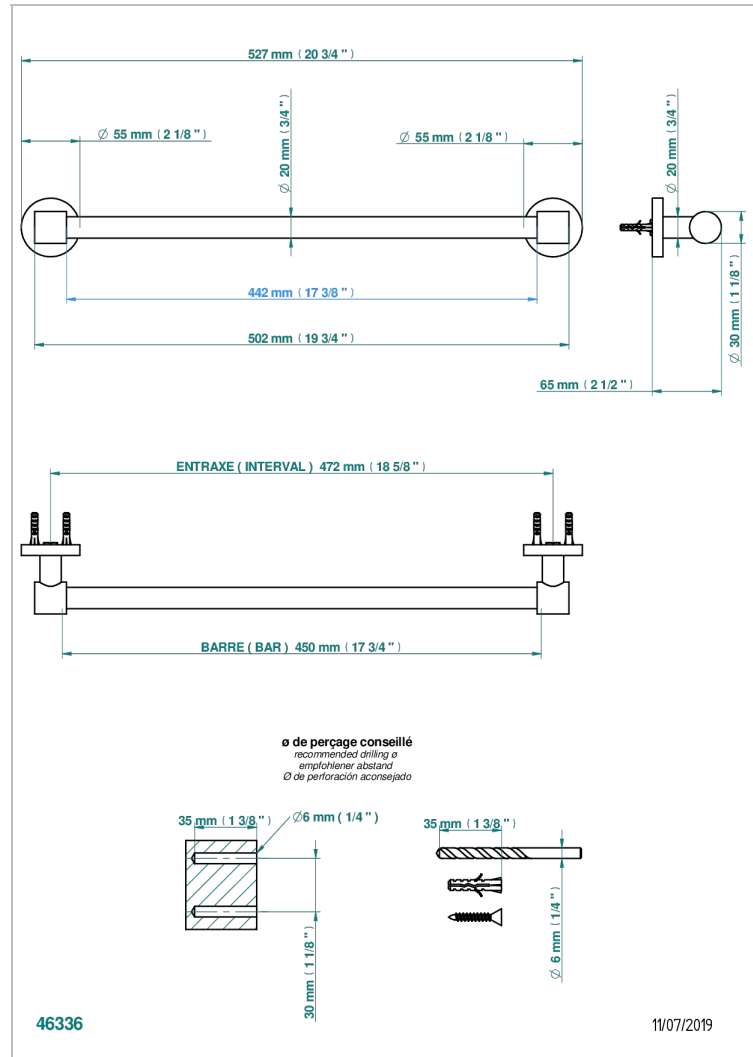

SPIRIT WITH LEVER HANDLES

G58-520/45

Towel bar, 18" long

CHARACTERISTIC

- Spirit with lever handles
- Towel bar, 18" long

AVAILABLE FINITIONS

Black ceram - D30
Blush PVD - H62
Brass color PVD - H49
Brown bronze color PVD - F33
Chrome polished - A02
Chrome polished / gold polished - G02