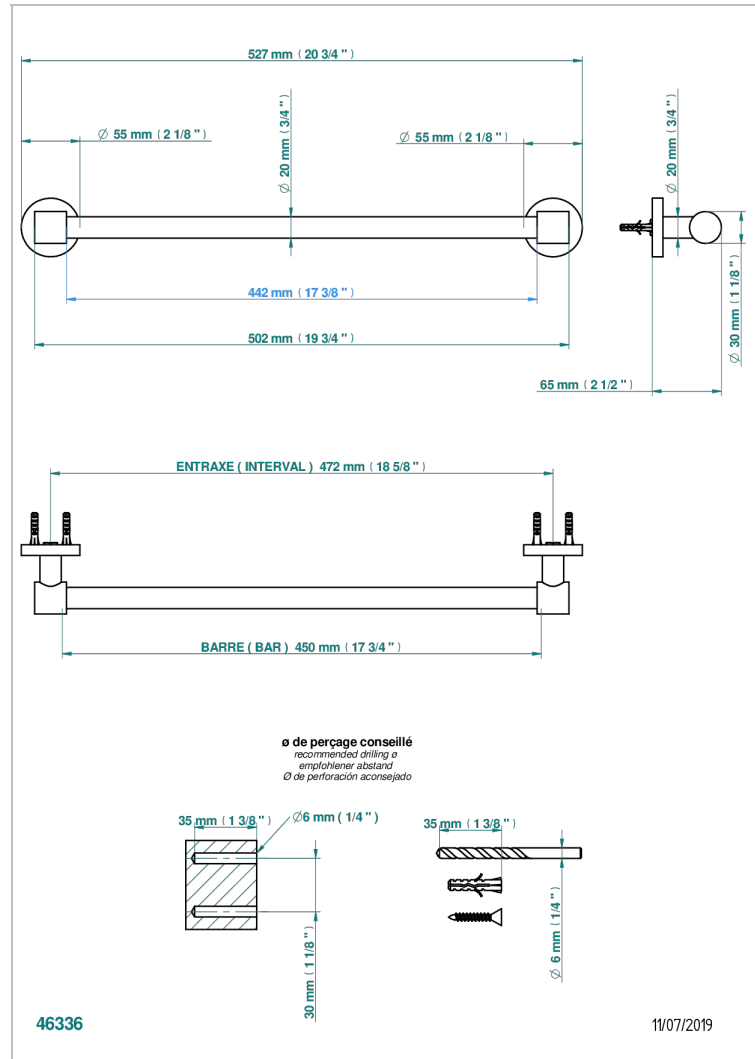

# SPIRIT WITH LEVER

G58-520/45

Single towel rail, fixed rail, length: 450 mm,  $\varnothing$  20 mm

## CHARACTERISTIC

- Spirit with lever
- Single towel rail, fixed rail, length: 450 mm,  $\varnothing$  20 mm