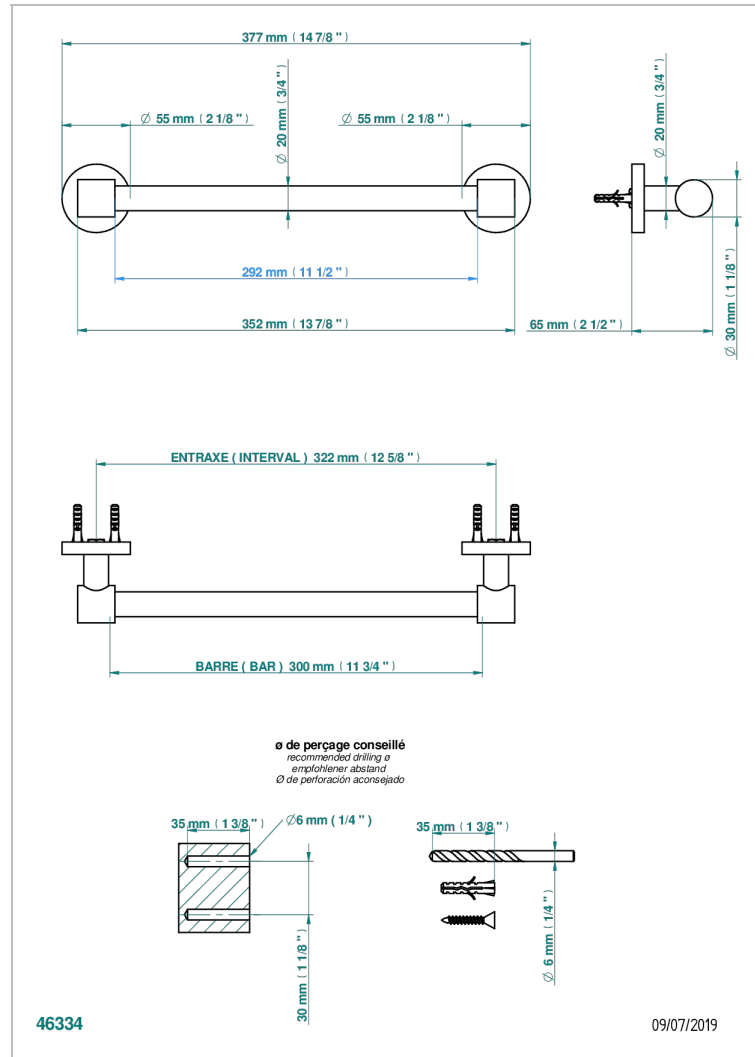

# SPIRIT WITH LEVER HANDLES

G58-520/30

Towel bar, 12" long

## CHARACTERISTIC

- Spirit with lever handles
- Towel bar, 12" long