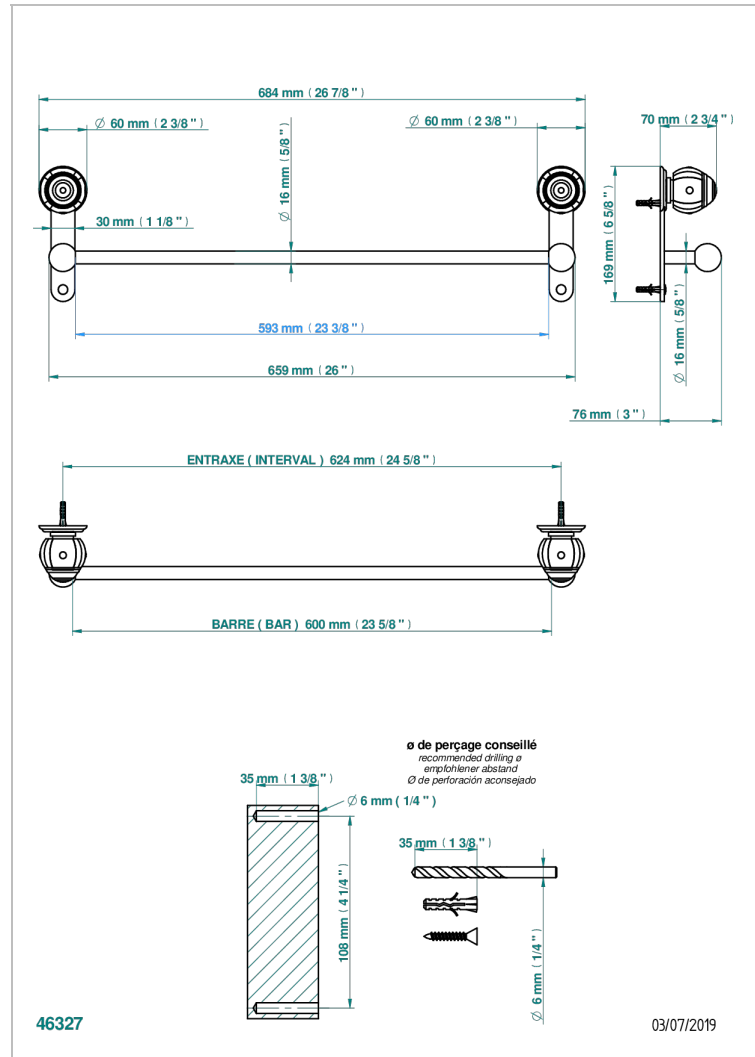

# ITHAQUE PLATINUM DECOR

A7B-514/60

Towel bar, 24" long

## CHARACTERISTIC

- Ithaque Platinum decor
- Towel bar, 24" long