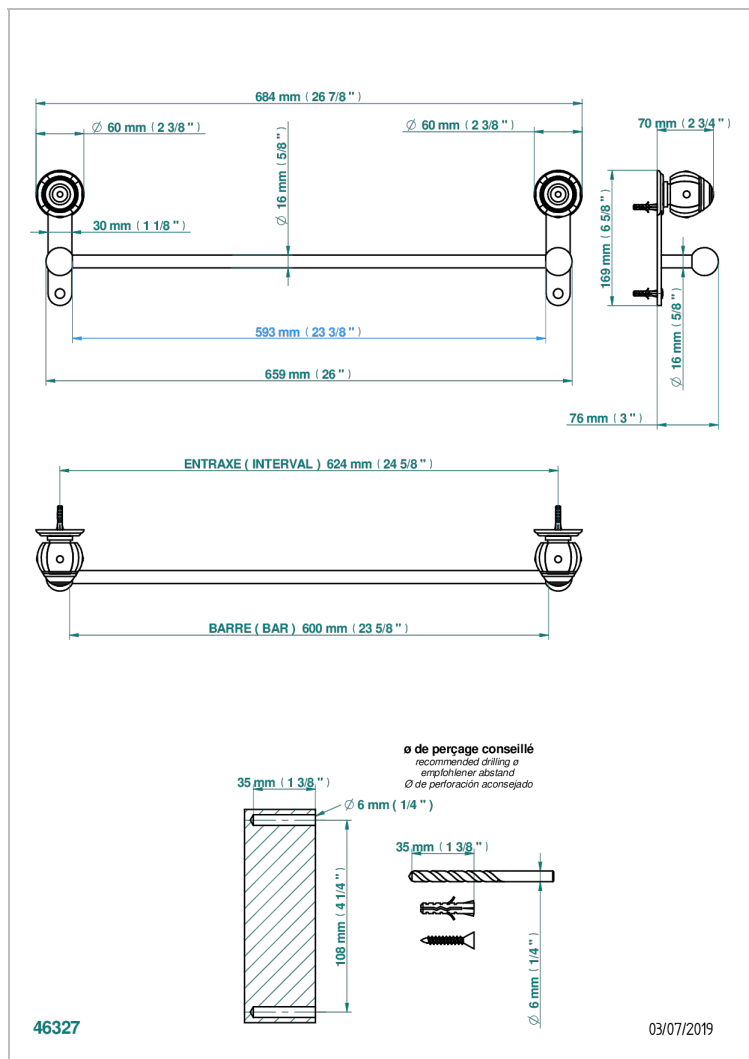

# ITHAQUE PLATINUM DECOR

A7B-514/60

Single towel rail, fixed rail, length: 600 mm

## CHARACTERISTIC

- Ithaque Platinum decor
- Single towel rail, fixed rail, length: 600 mm