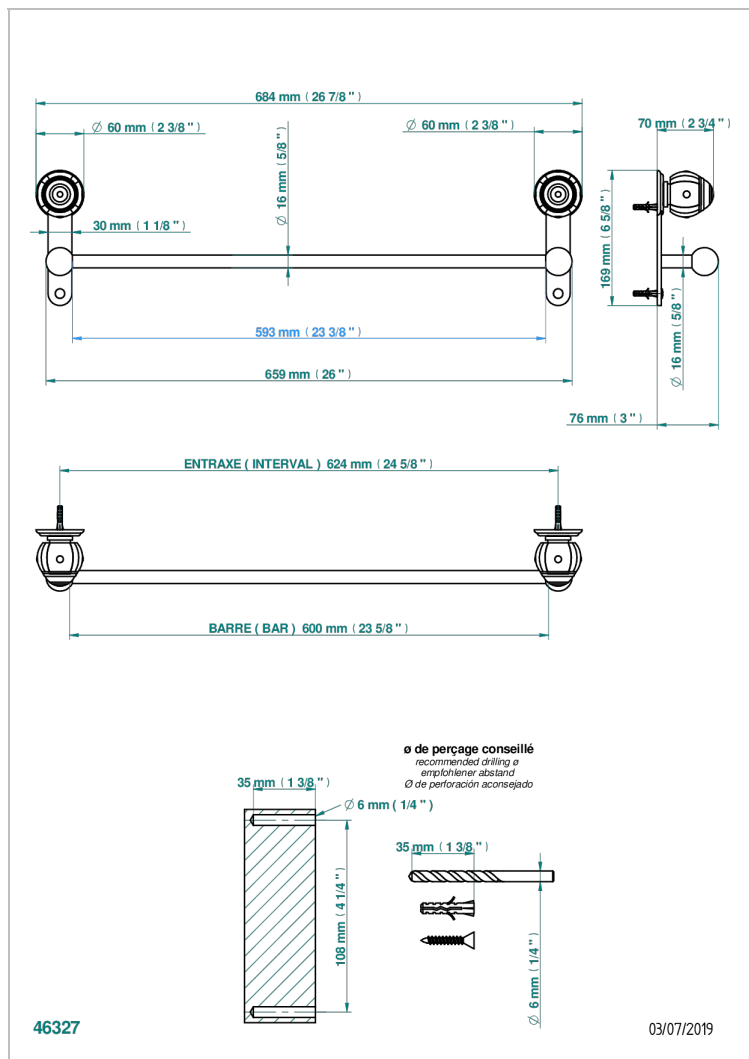

ITHAQUE PLATINUM DECOR

A7B-514/60

Single towel rail, fixed rail, length: 600 mm

CHARACTERISTIC

- Ithaque Platinum decor
- Single towel rail, fixed rail, length: 600 mm

AVAILABLE FINITIONS

Antique nickel - H28
Black ceram - D30
Blush PVD - H62
Brass color PVD - H49
Brown bronze color PVD - F33
Gold color PVD - H52