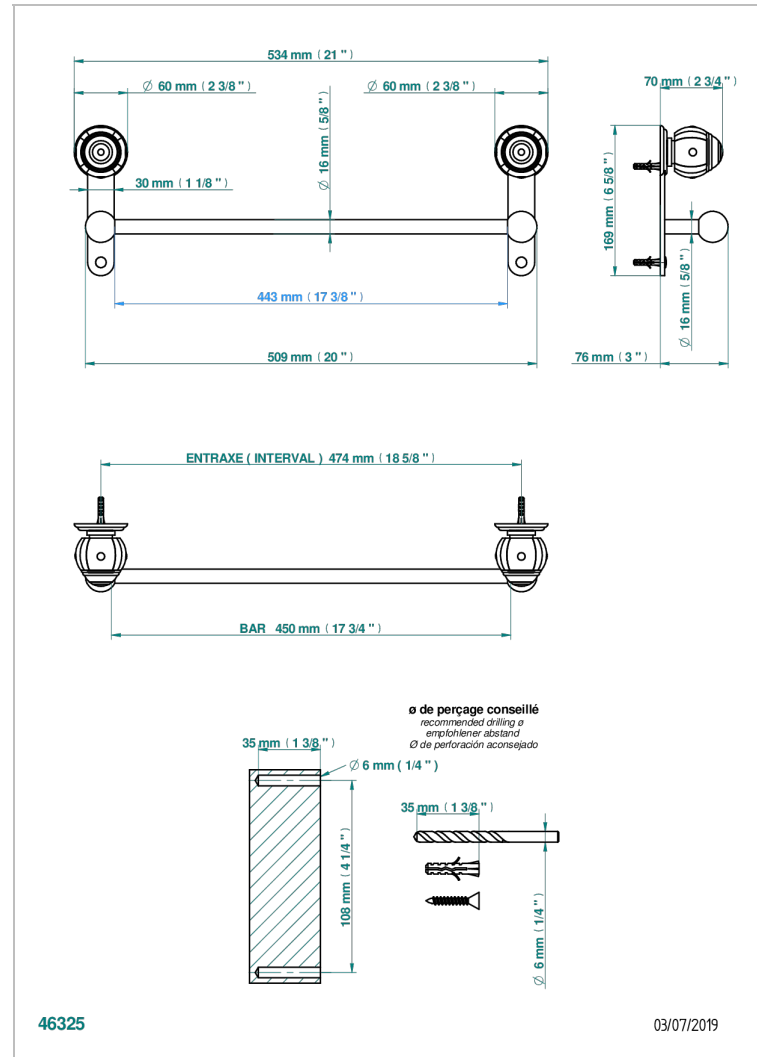

ITHAQUE DECORACION EN PLATINO

A7B-514/45

Single towel rail, fixed rail, length: 450 mm

THG[®]
PARIS

46325

03/07/2019

CARACTERÍSTICAS

- Ithaque decoración en platino
- Single towel rail, fixed rail, length: 450 mm