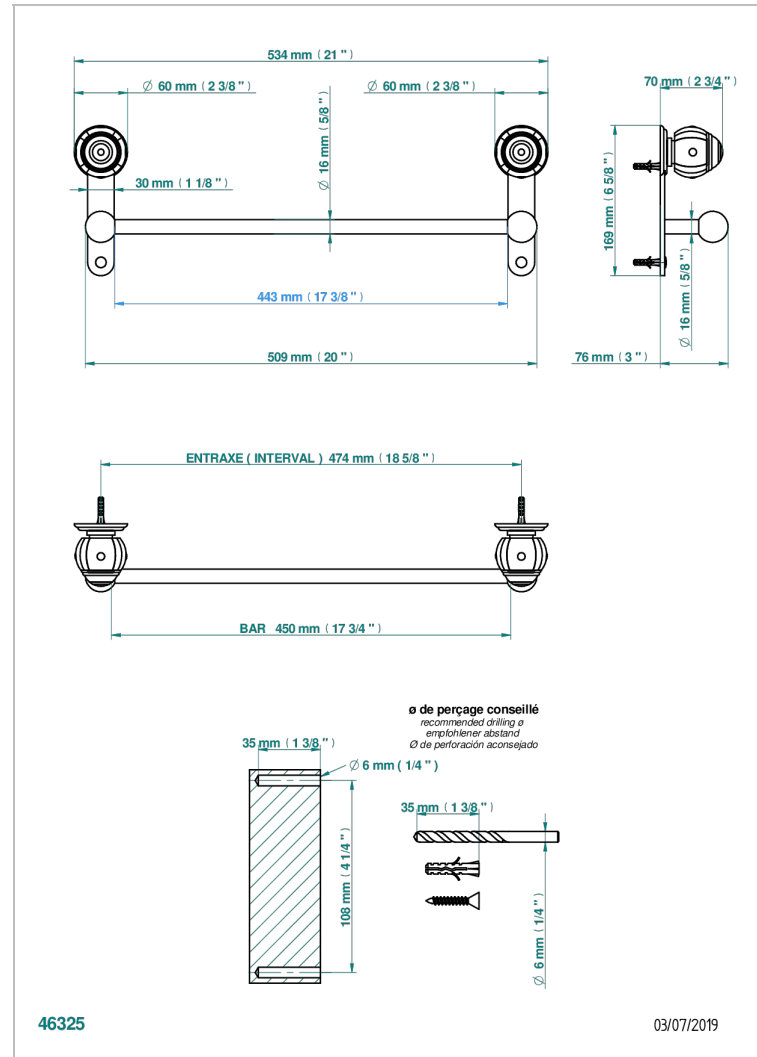

# ITHAQUE PLATINUM DECOR

A7B-514/45

Single towel rail, fixed rail, length: 450 mm

## CHARACTERISTIC

- Ithaque Platinum decor
- Single towel rail, fixed rail, length: 450 mm