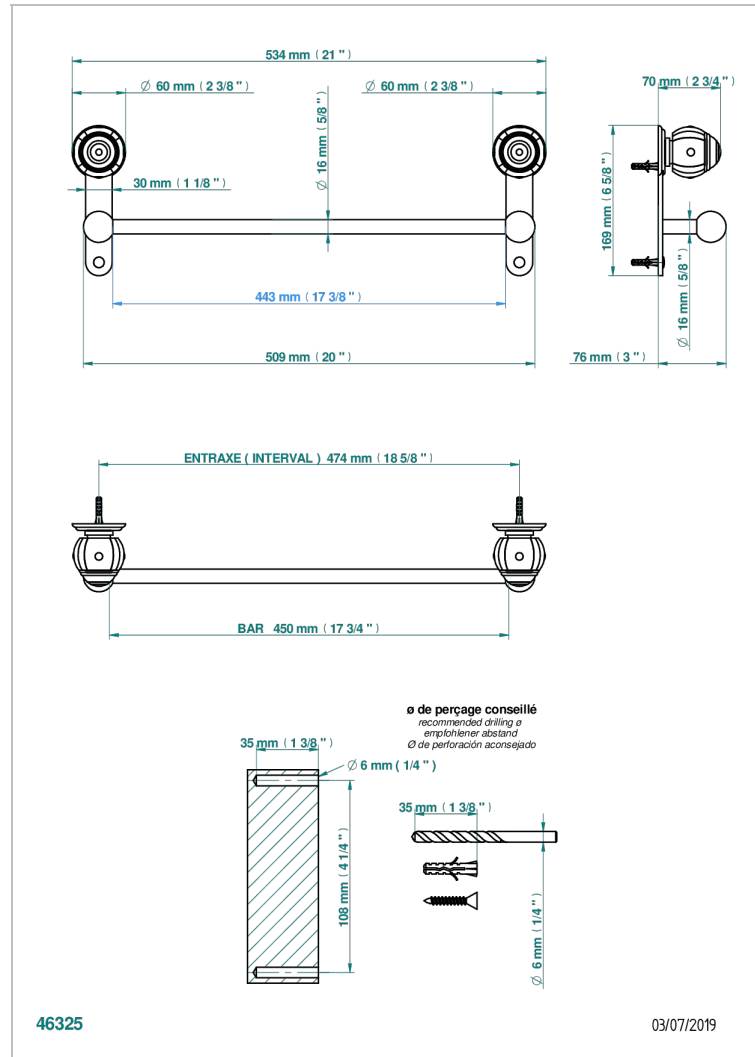

ITHAQUE DECORACION EN PLATINO

A7B-514/45

Single towel rail, fixed rail, length: 450 mm

THG[®]
PARIS

CARACTERÍSTICAS

- Ithaque decoración en platino
- Single towel rail, fixed rail, length: 450 mm

ACABADOS DISPONIBLES