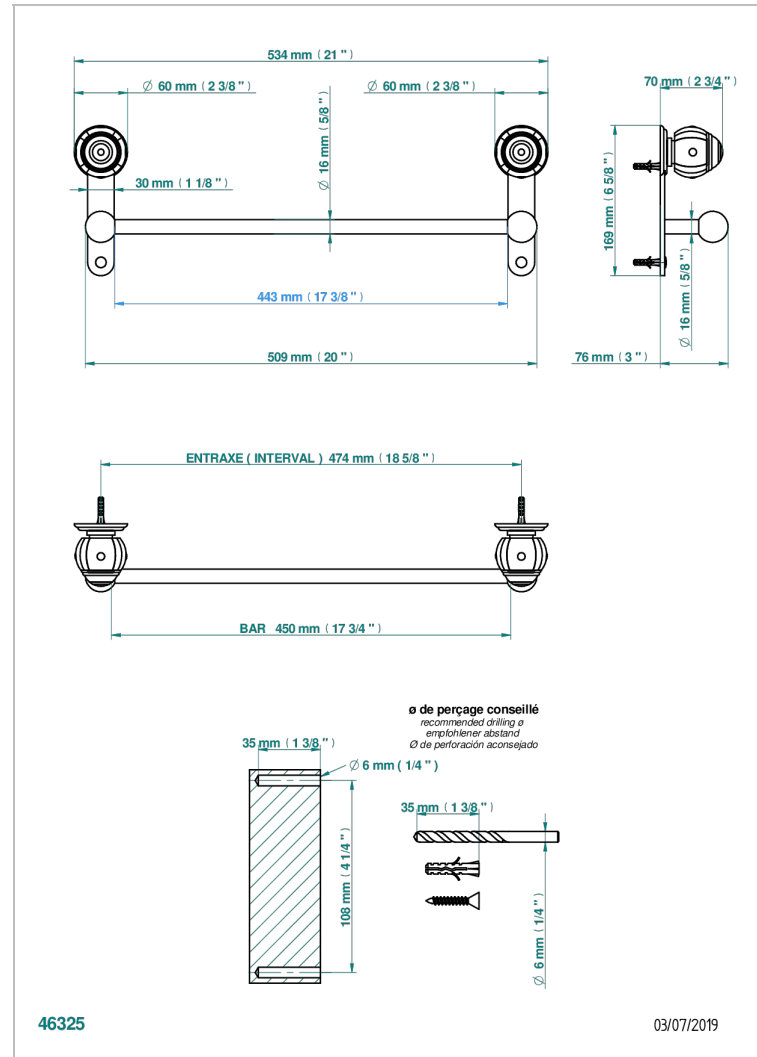

ITHAQUE PLATINUM DECOR

A7B-514/45

Single towel rail, fixed rail, length: 450 mm

CHARACTERISTIC

- Ithaque Platinum decor
- Single towel rail, fixed rail, length: 450 mm

AVAILABLE FINITIONS

Antique nickel - H28
Black ceram - D30
Blush PVD - H62
Brass color PVD - H49
Brown bronze color PVD - F33
Gold color PVD - H52