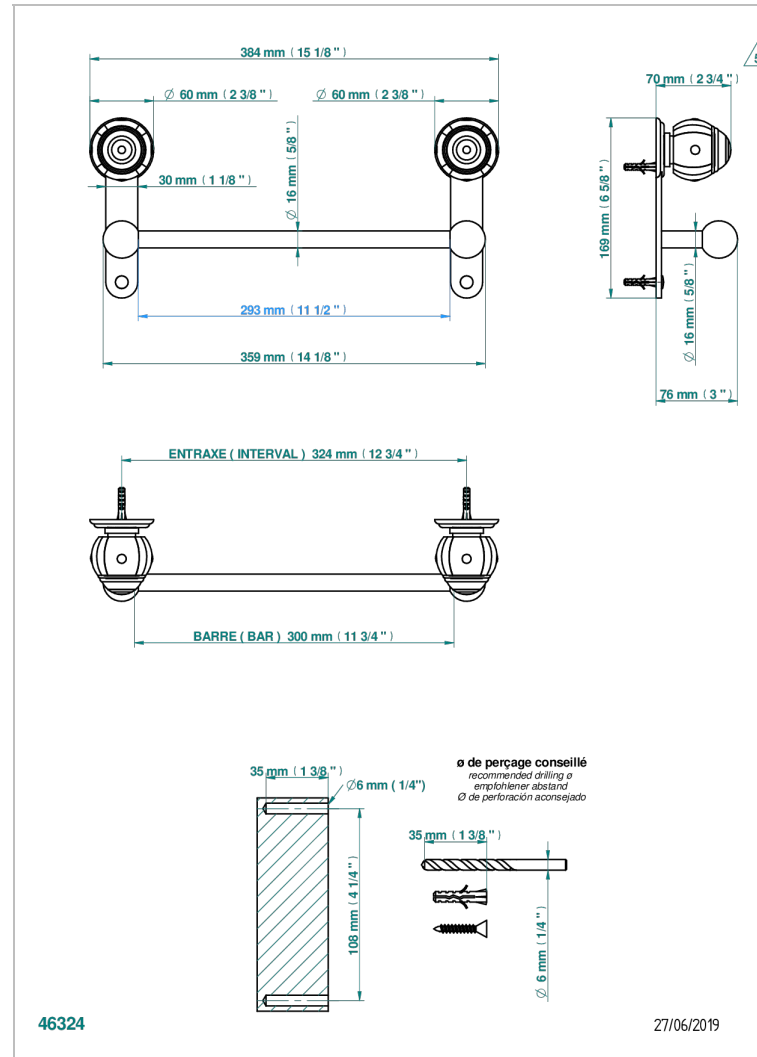

ITHAQUE PLATINUM DECOR

A7B-514/30

Towel bar, 12" long

CHARACTERISTIC

- Ithaque Platinum decor
- Towel bar, 12" long

AVAILABLE FINITIONS

Black ceram - D30
Blush PVD - H62
Brass color PVD - H49
Brown bronze color PVD - F33
Chrome polished - A02
Chrome polished / gold polished - G02