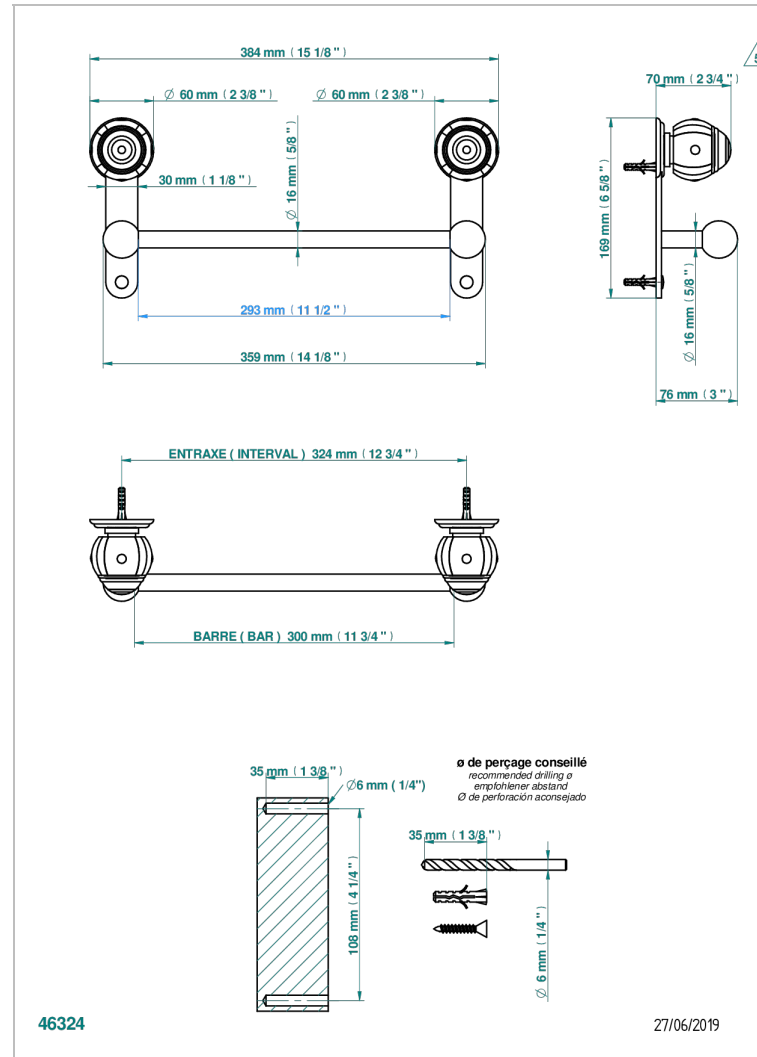

ITHAQUE PLATINUM DECOR

A7B-514/30

Towel bar, 12" long

CHARACTERISTIC

- Ithaque Platinum decor
- Towel bar, 12" long

AVAILABLE FINITIONS

Antique nickel - H28
Black ceram - D30
Blush PVD - H62
Brass color PVD - H49
Brown bronze color PVD - F33
Gold color PVD - H52