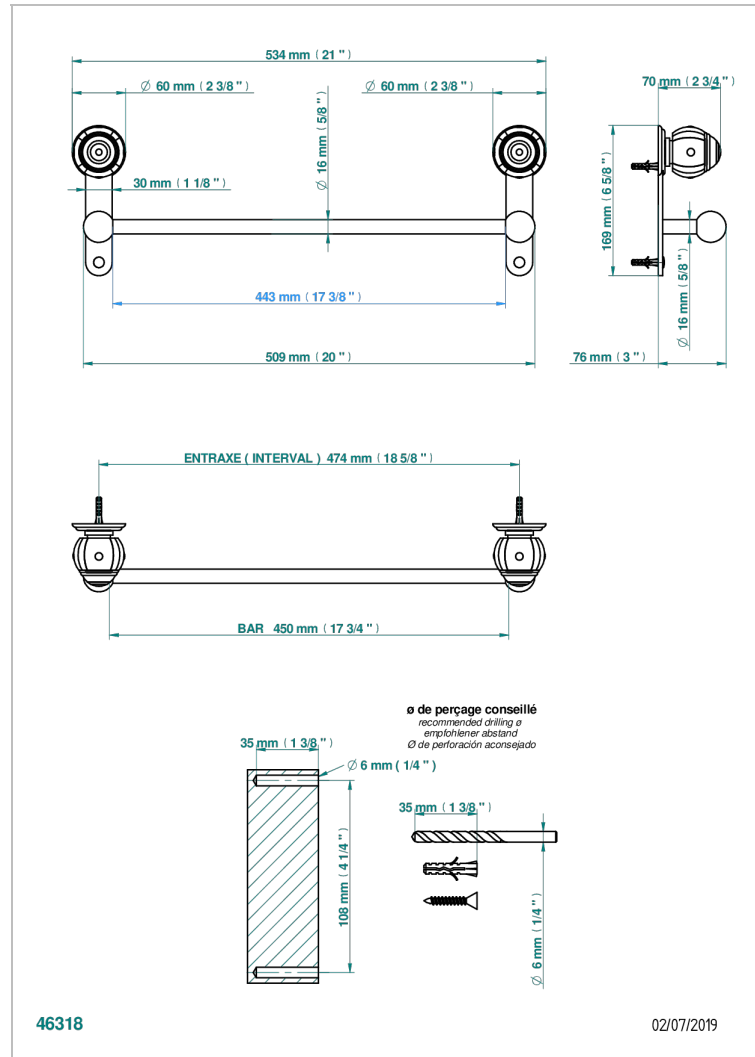

# ITHAQUE DECORACION EN ORO

A7A-514/45

Single towel rail, fixed rail, length: 450 mm

## CARACTERÍSTICAS

- Ithaque decoración en oro
- Single towel rail, fixed rail, length: 450 mm