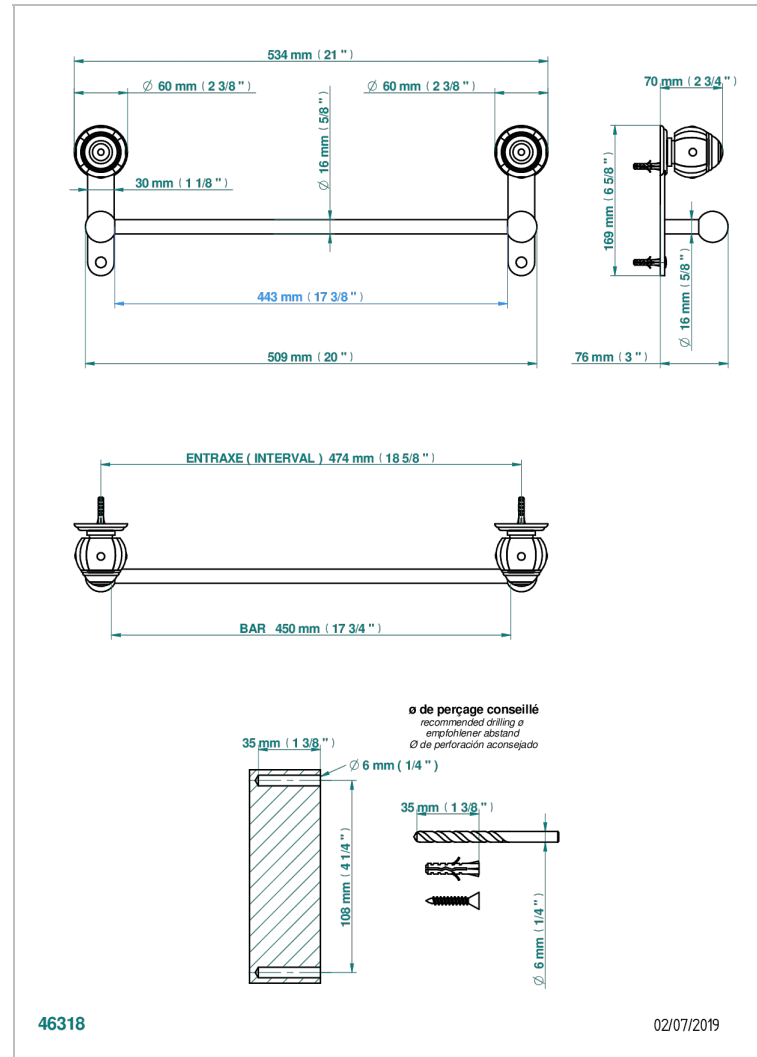

ITHAQUE DECORACION EN ORO

A7A-514/45

Single towel rail, fixed rail, length: 450 mm

THG[®]
PARIS

CARACTERÍSTICAS

- Ithaque decoración en oro
- Single towel rail, fixed rail, length: 450 mm

ACABADOS DISPONIBLES