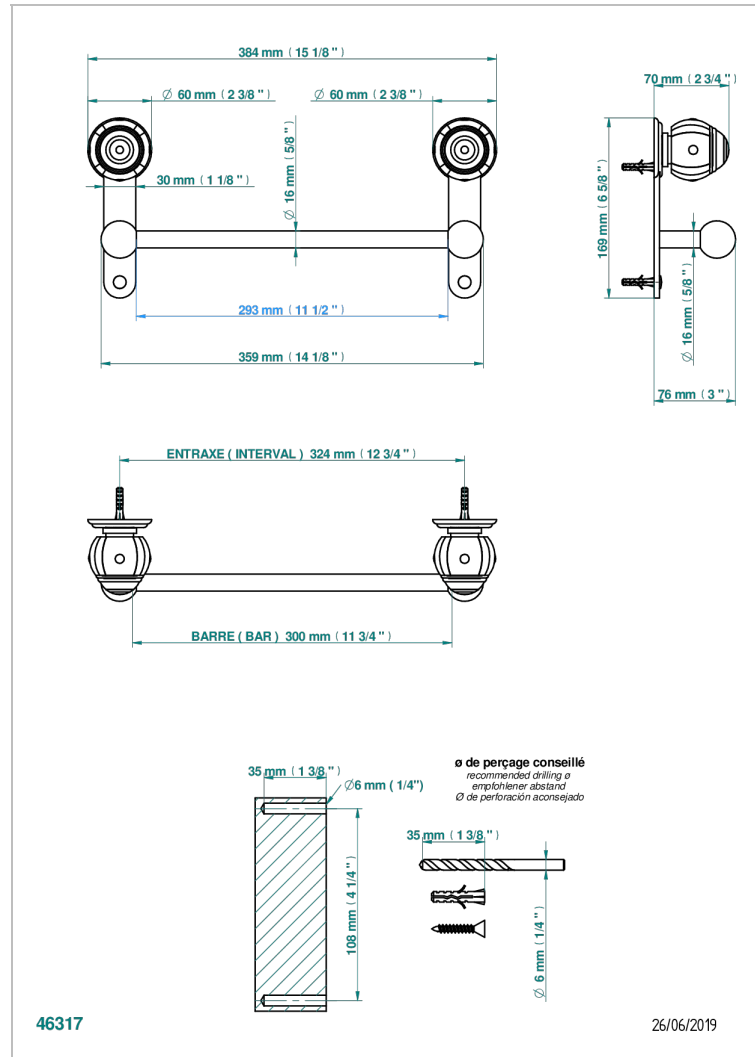

# ITHAQUE GOLD DECOR

A7A-514/30

Towel bar, 12" long

## CHARACTERISTIC

- Ithaque Gold decor
- Towel bar, 12" long