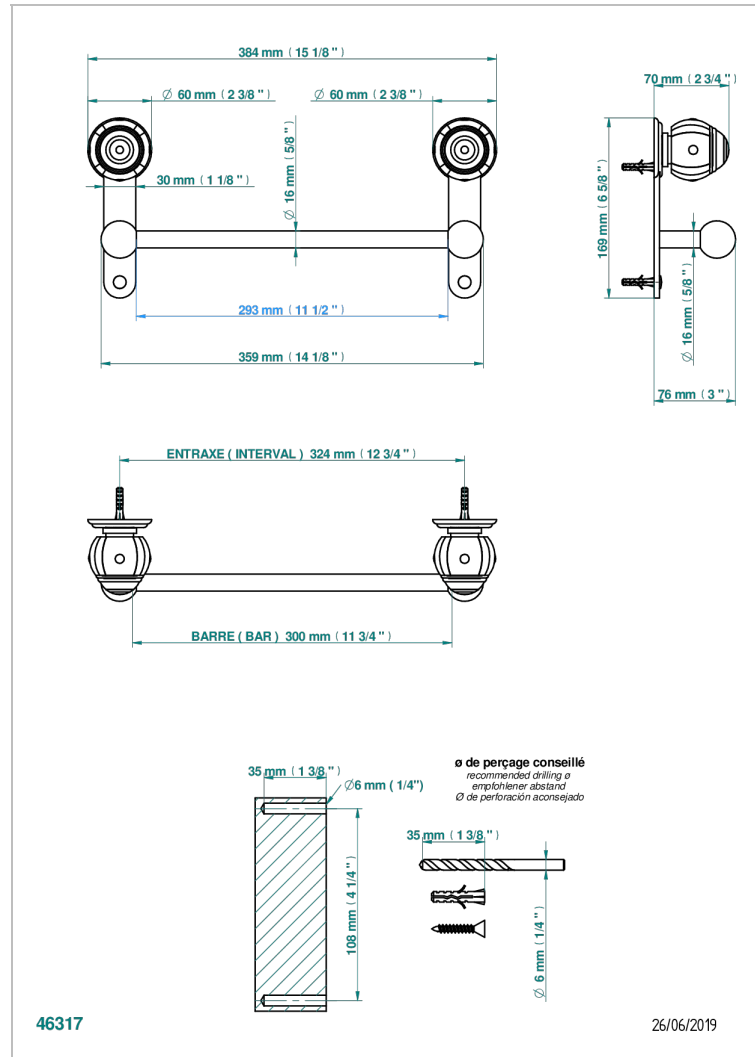

ITHAQUE GOLD DECOR

A7A-514/30

Towel bar, 12" long

CHARACTERISTIC

- Ithaque Gold decor
- Towel bar, 12" long

AVAILABLE FINITIONS

Antique nickel - H28
Black ceram - D30
Blush PVD - H62
Brass color PVD - H49
Brown bronze color PVD - F33
Gold color PVD - H52