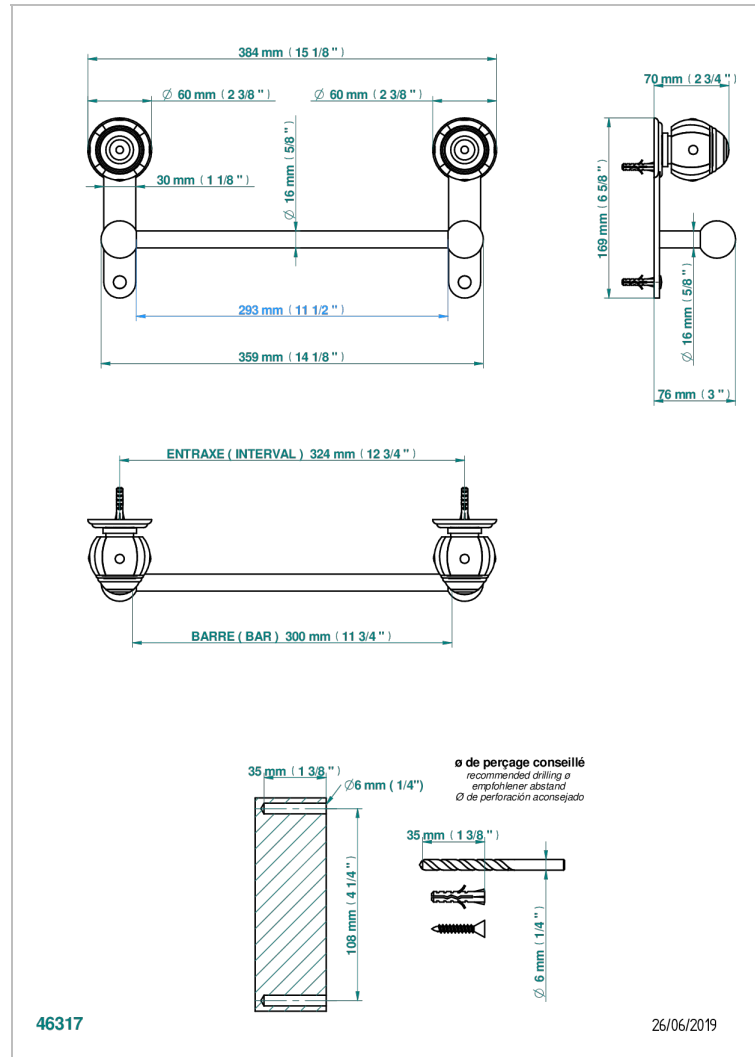

ITHAQUE GOLD DECOR

A7A-514/30

Towel bar, 12" long

THG[®]
PARIS

CHARACTERISTIC

- Ithaque Gold decor
- Towel bar, 12" long

AVAILABLE FINITIONS

Antique nickel - H28
Black ceram - D30
Blush PVD - H62
Brass color PVD - H49
Brown bronze color PVD - F33
Gold color PVD - H52