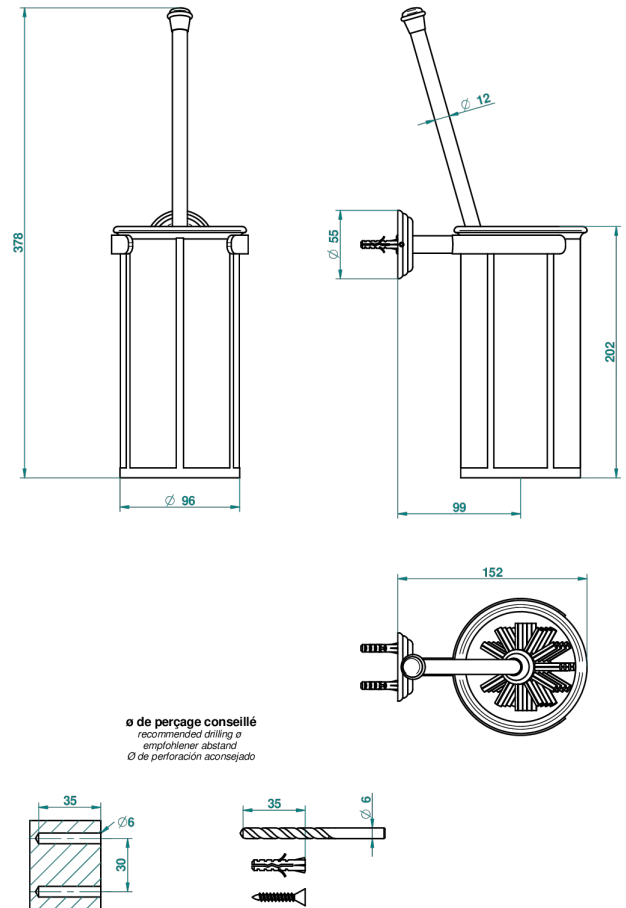

ITHAQUE PLATINUM DECOR

A7B-4720B

Wall mounted WC brush and porcelain holder

THG[®]
PARIS

46311

01/12/2014

CHARACTERISTIC

- Ithaque Platinum decor
- Wall mounted WC brush and porcelain holder