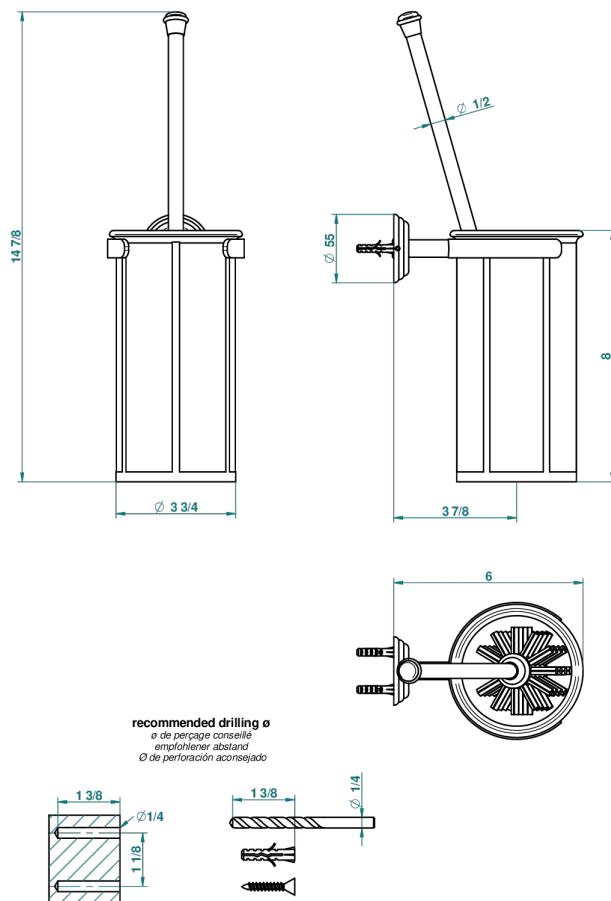

ITHAQUE PLATINUM DECOR

A7B-4720B

Wall mounted WC brush and porcelain holder

THG
PARIS

46311

01/12/2014

CHARACTERISTIC

- Ithaque Platinum decor
- Wall mounted WC brush and porcelain holder