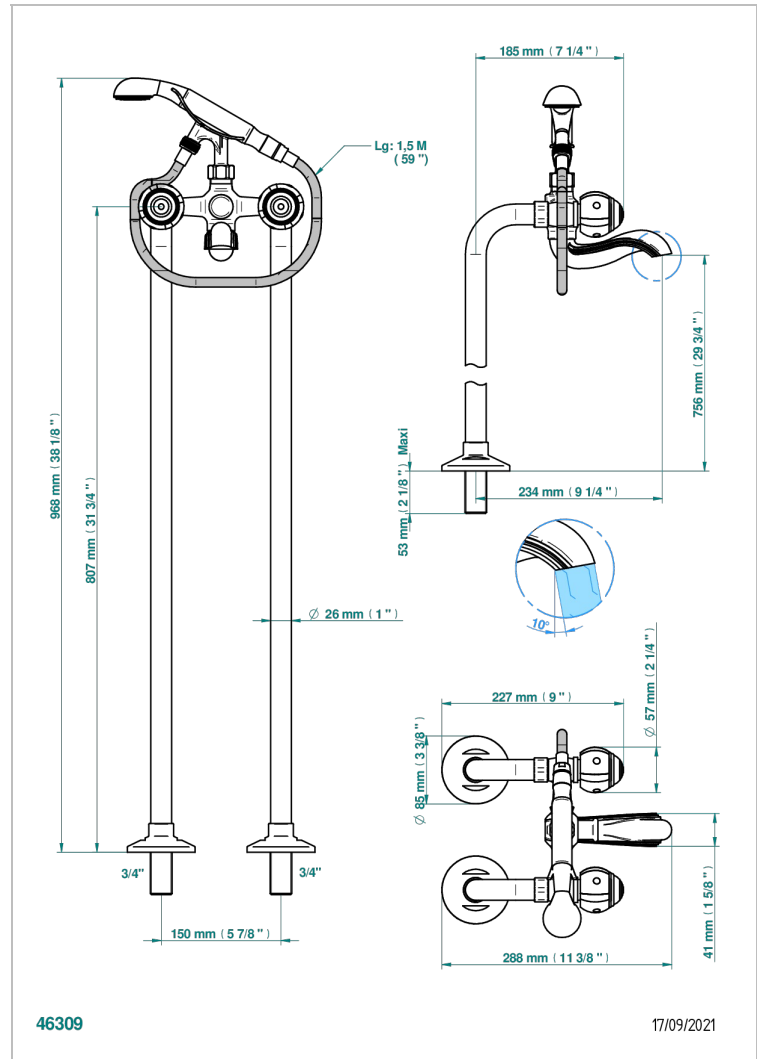

ITHAQUE PLATINUM DECOR

A7B-13CS

Free-standing bath/shower mixer with upright connections

THG
PARIS

CHARACTERISTIC

- ACS : 21ACCLY034

TECHNICAL SPECS

- Recommandé : 3 bars (max. 5 bars) - Advised : 43,5 psi (max. 72 psi)
- Bec : 75 l/min à 3 bars - Douchette : 9,5 l/min à 3 bars
- Spout : 19,8 gpm at 43.5 psi - Handshower : 2.5 gpm at 43.5 psi

STANDARDS

RELATED SKU'S

- Ref. G00-13800A Set of installation for tub filler

AVAILABLE FINITIONS

Antique nickel - H28
Black ceram - D30
Blush PVD - H62
Brass color PVD - H49
Brown bronze color PVD - F33
Gold color PVD - H52

Nickel color PVD - H55
Polished chrome (color finish) - A02
Polished chrome / Polished gold (color finish) - G02
Polished gold (color finish) - F01
Polished nickel - B01
Soft gold - F30

Soft matt gold - F31
Umber PVD - H66
Varnished matt antique red copper (color finish) - H07