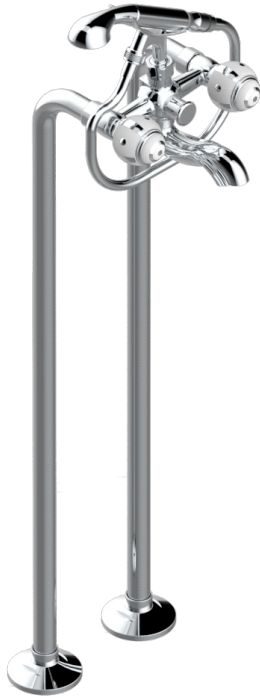

ITHAQUE PLATINUM DECOR

A7B-13CS

Free-standing bath/shower mixer with upright connections

THG
PARIS

CHARACTERISTIC

- ACS : 21ACCLY034

TECHNICAL SPECS

- Recommandé : 3 bars (max. 5 bars) - Advised : 43,5 psi (max. 72 psi)
- Bec : 75 l/min à 3 bars - Douchette : 9,5 l/min à 3 bars
- Spout : 19,8 gpm at 43.5 psi - Handshower : 2.5 gpm at 43.5 psi

STANDARDS

RELATED SKU'S

- Ref. G00-13800A Set of installation for tub filler

AVAILABLE FINITIONS

Antique nickel - H28
Black ceram - D30
Blush PVD - H62
Brass color PVD - H49
Brown bronze color PVD - F33
Gold color PVD - H52

Graphite PVD - H64
Lacquered light bronze - D01
Matt Umber PVD - H67
Matt blush PVD - H60
Matt brass color PVD - H50
Matt brown bronze color PVD - F34

Matt chrome - C02
Matt gold - F07
Matt gold color PVD - H53
Matt graphite PVD - H65
Matt nickel (color finish) - C01
Matt nickel color PVD - H56

Nickel color PVD - H55
Polished chrome (color finish) - A02
Polished chrome / Polished gold (color finish) - G02
Polished gold (color finish) - F01
Polished nickel - B01
Soft gold - F30

Soft matt gold - F31
Umber PVD - H66
Varnished matt antique red copper (color finish) - H07