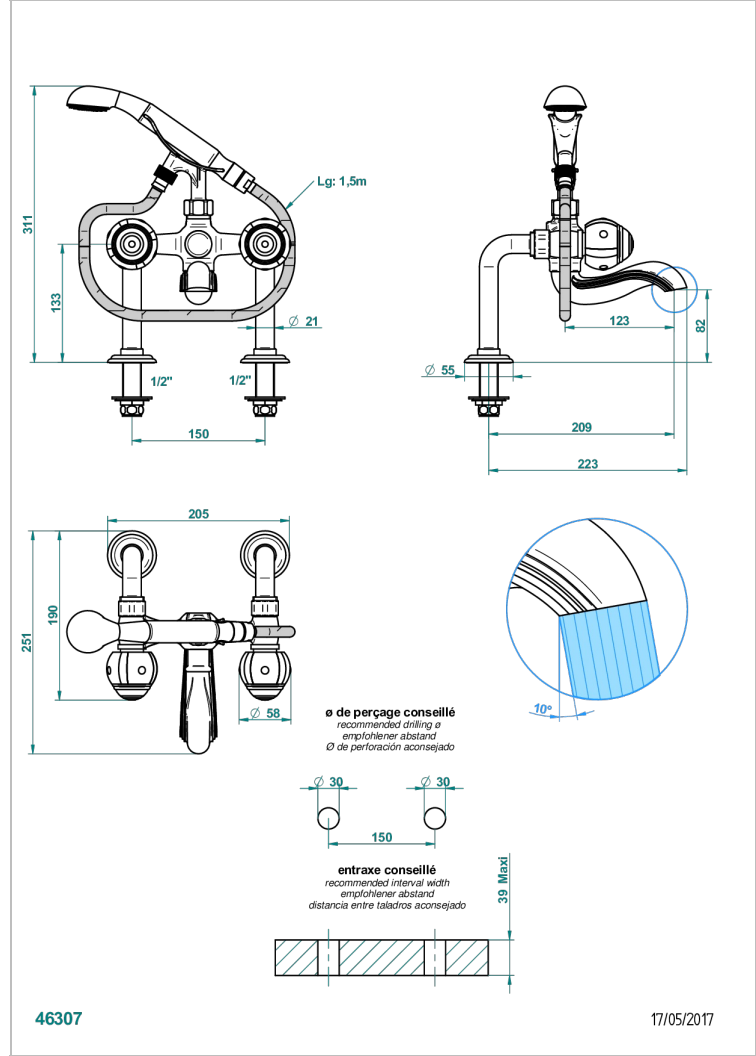

ITHAQUE PLATINUM DECOR

A7B-13G

Rim mounted 2-hole bath/telephone shower mixer, shower and hose

CHARACTERISTIC

- ACS : 21ACCLY034

TECHNICAL SPECS

- Recommandé : 3 bars (max. 5 bars) - Advised : 43,5 psi (max. 72 psi)
- Bec : 75 l/min à 3 bars - Douchette : 9,5 l/min à 3 bars
- Spout : 19,8 gpm at 43.5 psi - Handshower : 2.5 gpm at 43.5 psi

STANDARDS

AVAILABLE FINITIONS

- Antique nickel - H28
- Black ceram - D30
- Blush PVD - H62
- Brass color PVD - H49
- Brown bronze color PVD - F33
- Gold color PVD - H52

- Graphite PVD - H64
- Lacquered light bronze - D01
- Matt Umber PVD - H67
- Matt blush PVD - H60
- Matt brass color PVD - H50
- Matt brown bronze color PVD - F34