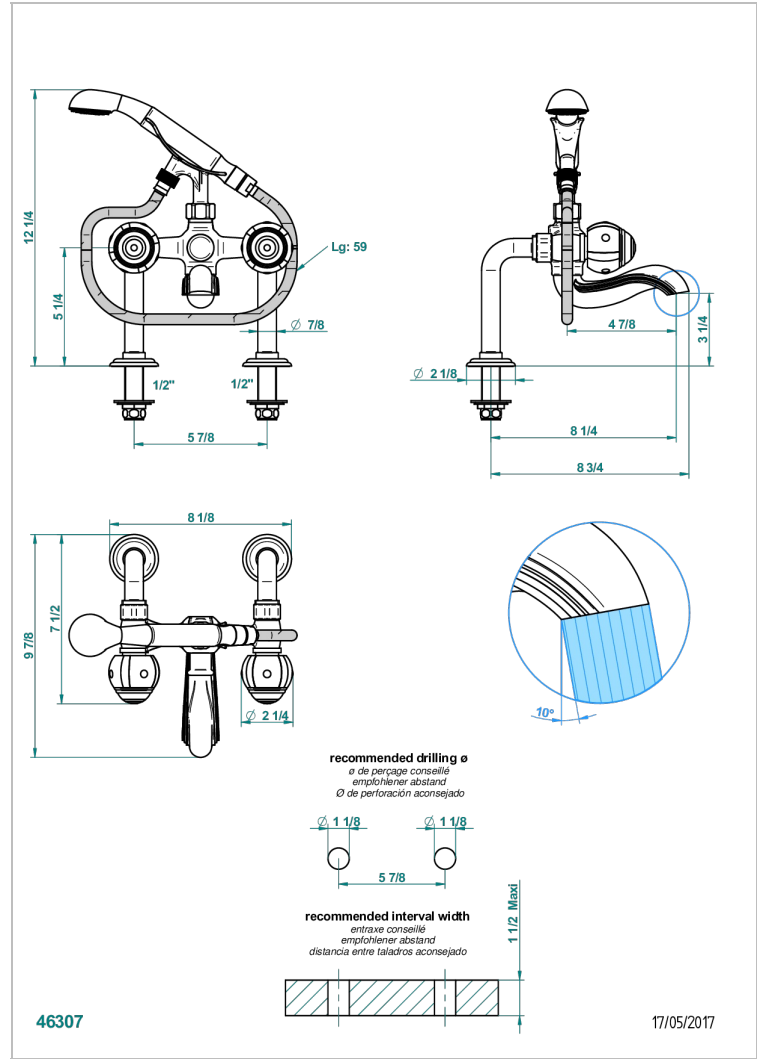

ITHAQUE PLATINUM DECOR

A7B-13G

Rim mounted 2-hole bath/telephone shower mixer, shower and hose

THG[®]
PARIS

CHARACTERISTIC

- ACS : 21ACCLY034

TECHNICAL SPECS

- Recommandé : 3 bars (max. 5 bars) - Advised : 43,5 psi (max. 72 psi)
- Bec : 75 l/min à 3 bars - Douchette : 9,5 l/min à 3 bars
- Spout : 19,8 gpm at 43.5 psi - Handshower : 2.5 gpm at 43.5 psi

STANDARDS

AVAILABLE FINITIONS

Antique nickel - H28
Black ceram - D30
Blush PVD - H62
Brass color PVD - H49
Brown bronze color PVD - F33
Gold color PVD - H52

Graphite PVD - H64
Lacquered light bronze - D01
Matt Umber PVD - H67
Matt blush PVD - H60
Matt brass color PVD - H50
Matt brown bronze color PVD - F34