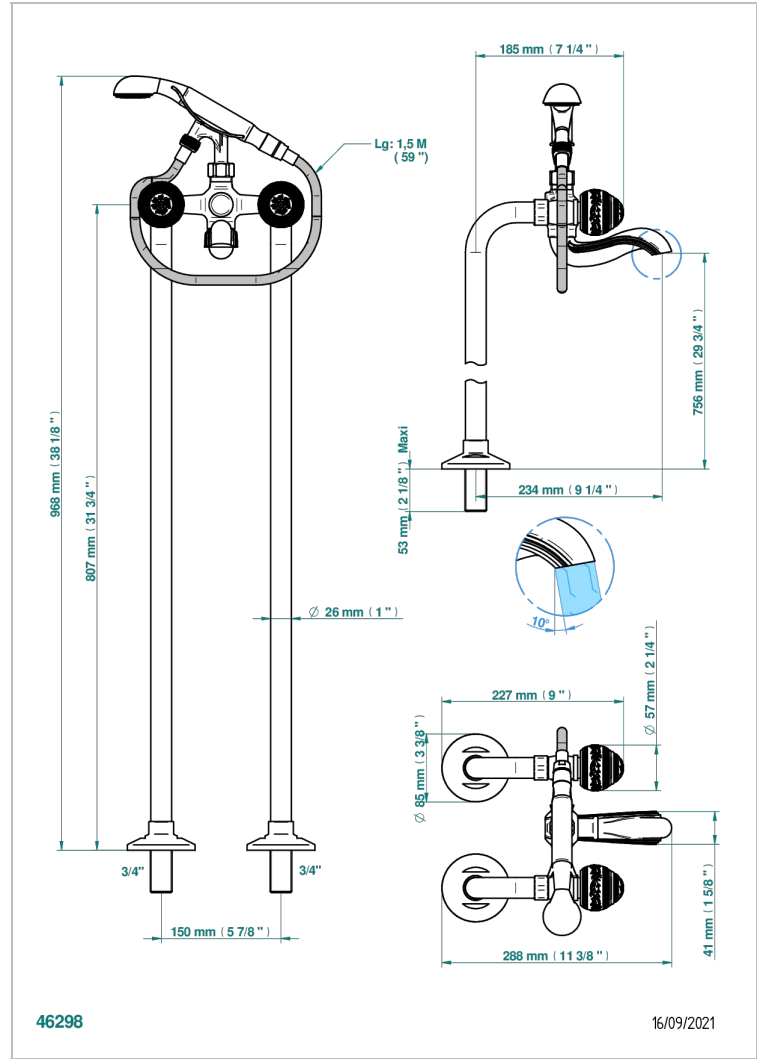

# MARQUISE GOLD DECOR

A7F-13CS

Bath shower tub filler with floor risers

THG<sup>®</sup>  
PARIS

## CHARACTERISTIC

- ACS : 21ACCLY034

## TECHNICAL SPECS

- Recommandé : 3 bars (max. 5 bars) - Advised : 43,5 psi (max. 72 psi)
- Bec : 75 l/min à 3 bars - Douchette : 9,5 l/min à 3 bars
- Spout : 19,8 gpm at 43.5 psi - Handshower : 2.5 gpm at 43.5 psi