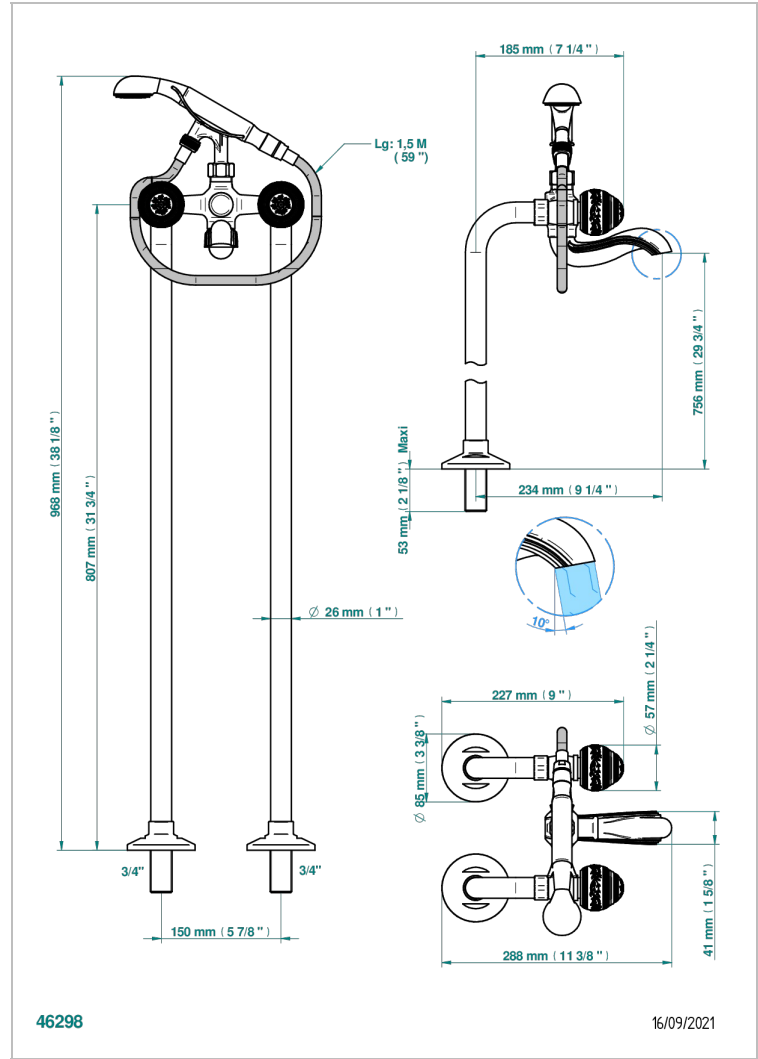

# MARQUISE GOLD DECOR

A7F-13CS

Free-standing bath/shower mixer with upright connections

THG<sup>®</sup>  
PARIS

## CHARACTERISTIC

- ACS : 21ACCLY034

## TECHNICAL SPECS

- Recommandé : 3 bars (max. 5 bars) - Advised : 43,5 psi (max. 72 psi)
- Bec : 75 l/min à 3 bars - Douchette : 9,5 l/min à 3 bars
- Spout : 19,8 gpm at 43.5 psi - Handshower : 2.5 gpm at 43.5 psi

## RELATED SKU'S

- Ref. G00-13800A Set of installation for tub filler