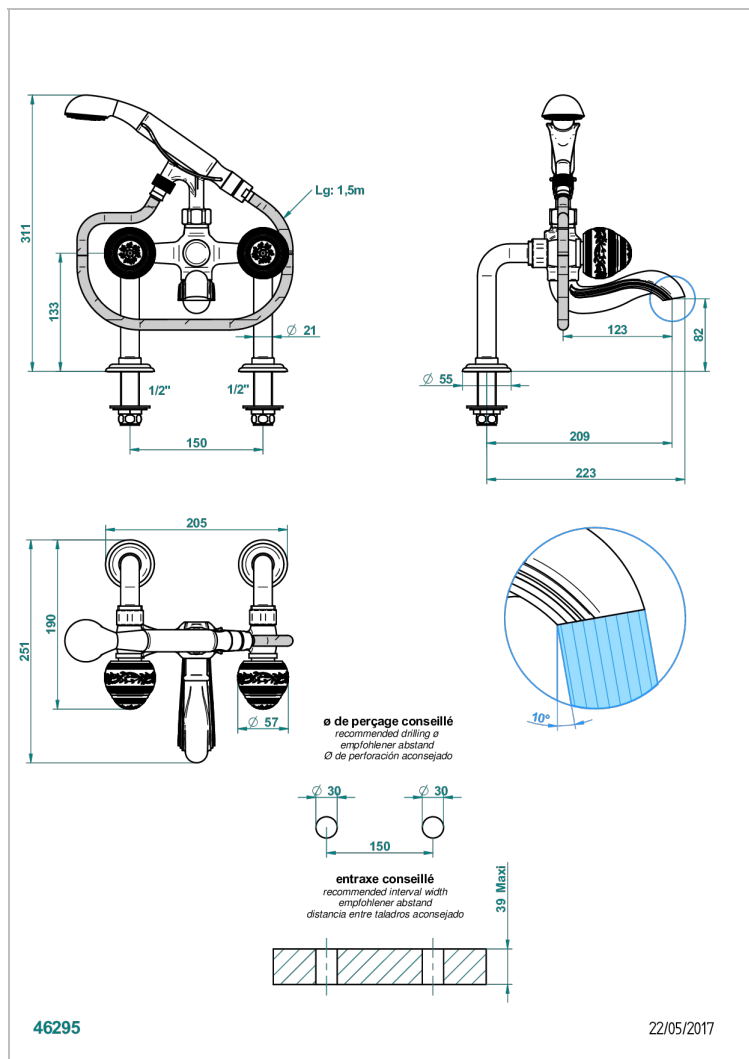

# MARQUISE GOLD DECOR

A7F-13G

Rim mounted 2-hole bath/telephone shower mixer, shower and hose

THG<sup>®</sup>  
PARIS

## CHARACTERISTIC

- ACS : 21ACCLY034

## TECHNICAL SPECS

- Recommandé : 3 bars (max. 5 bars) - Advised : 43,5 psi (max. 72 psi)
- Bec : 75 l/min à 3 bars - Douchette : 9,5 l/min à 3 bars
- Spout : 19,8 gpm at 43.5 psi - Handshower : 2.5 gpm at 43.5 psi