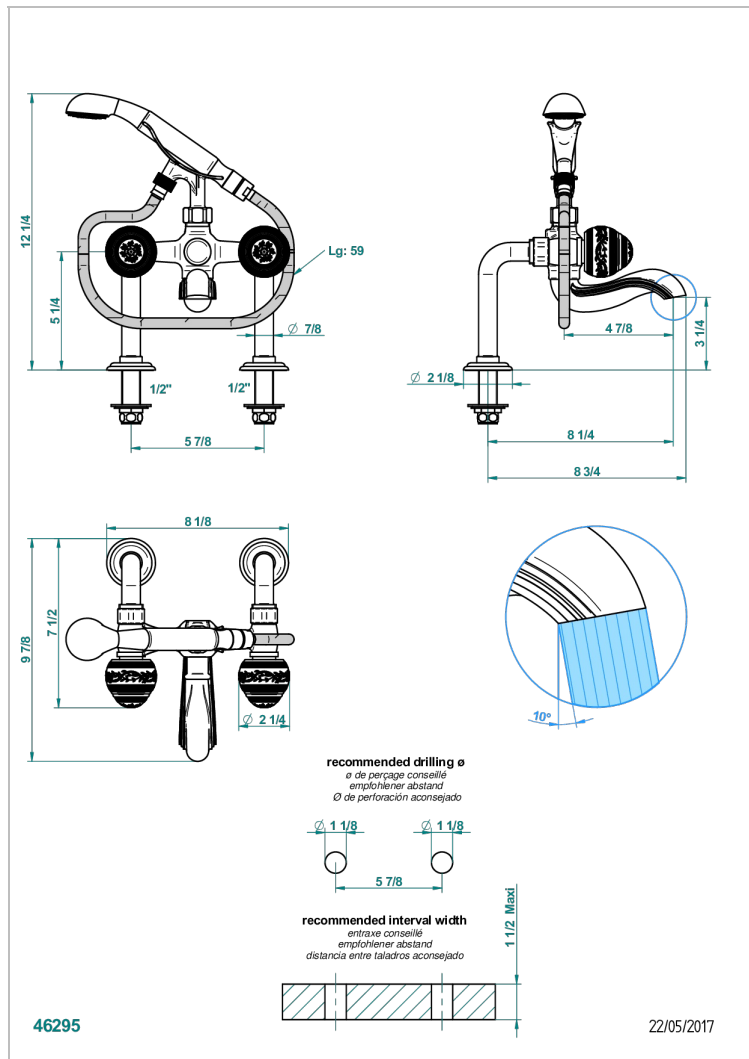

MARQUISE GOLD DECOR

A7F-13G

Rim mounted 2-hole bath/telephone shower mixer, shower and hose

THG
PARIS

CHARACTERISTIC

- ACS : 21ACCLY034

STANDARDS

TECHNICAL SPECS

- Recommandé : 3 bars (max. 5 bars) - Advised : 43,5 psi (max. 72 psi)
- Bec : 75 l/min à 3 bars - Douchette : 9,5 l/min à 3 bars
- Spout : 19,8 gpm at 43.5 psi - Handshower : 2.5 gpm at 43.5 psi

AVAILABLE FINITIONS