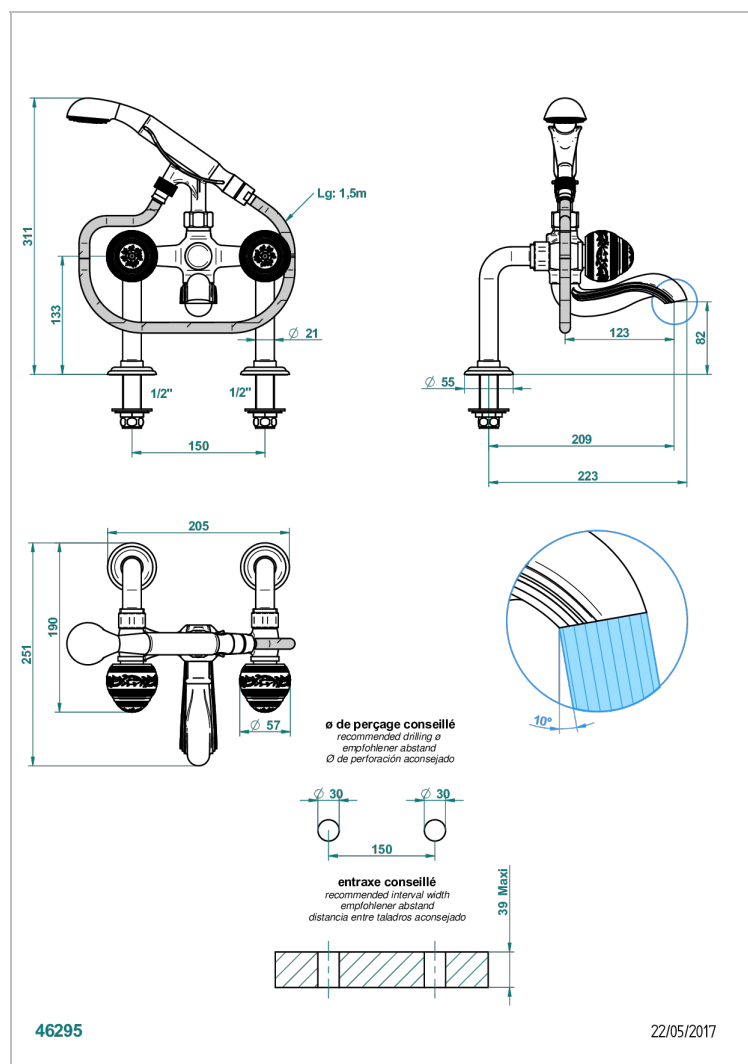

MARQUISE GOLD DECOR

A7F-13G

Rim mounted 2-hole bath/telephone shower mixer, shower and hose

THG[®]
PARIS

CHARACTERISTIC

- ACS : 21ACCLY034

TECHNICAL SPECS

- Recommandé : 3 bars (max. 5 bars) - Advised : 43,5 psi (max. 72 psi)
- Bec : 75 l/min à 3 bars - Douchette : 9,5 l/min à 3 bars
- Spout : 19,8 gpm at 43.5 psi - Handshower : 2.5 gpm at 43.5 psi

STANDARDS

AVAILABLE FINITIONS

Antique nickel - H28
Black ceram - D30
Blush PVD - H62
Brass color PVD - H49
Brown bronze color PVD - F33
Gold color PVD - H52

Graphite PVD - H64
Lacquered light bronze - D01
Matt Umber PVD - H67
Matt blush PVD - H60
Matt brass color PVD - H50
Matt brown bronze color PVD - F34