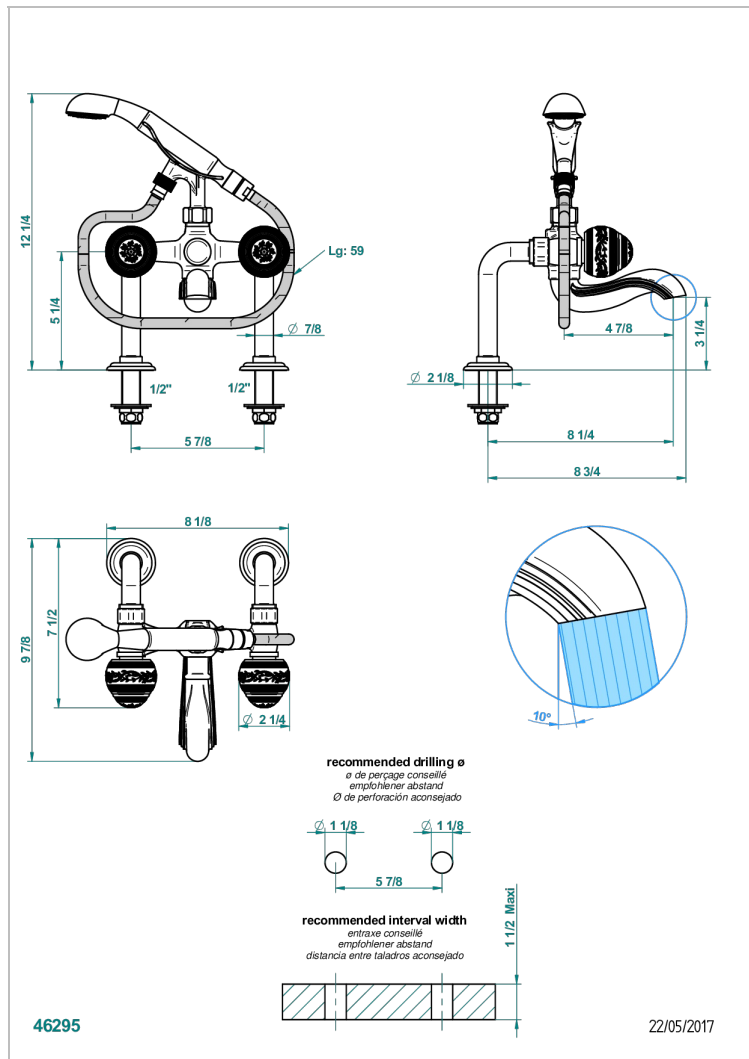

MARQUISE GOLD DECOR

A7F-13G

Rim mounted 2-hole bath/telephone shower mixer, shower and hose

CHARACTERISTIC

- ACS : 21ACCLY034

TECHNICAL SPECS

- Recommandé : 3 bars (max. 5 bars) - Advised : 43,5 psi (max. 72 psi)
- Bec : 75 l/min à 3 bars - Douchette : 9,5 l/min à 3 bars
- Spout : 19,8 gpm at 43.5 psi - Handshower : 2.5 gpm at 43.5 psi

STANDARDS

AVAILABLE FINITIONS

Antique nickel - H28
Black ceram - D30
Blush PVD - H62
Brass color PVD - H49
Brown bronze color PVD - F33
Gold color PVD - H52

Graphite PVD - H64
Lacquered light bronze - D01
Matt Umber PVD - H67
Matt blush PVD - H60
Matt brass color PVD - H50
Matt brown bronze color PVD - F34