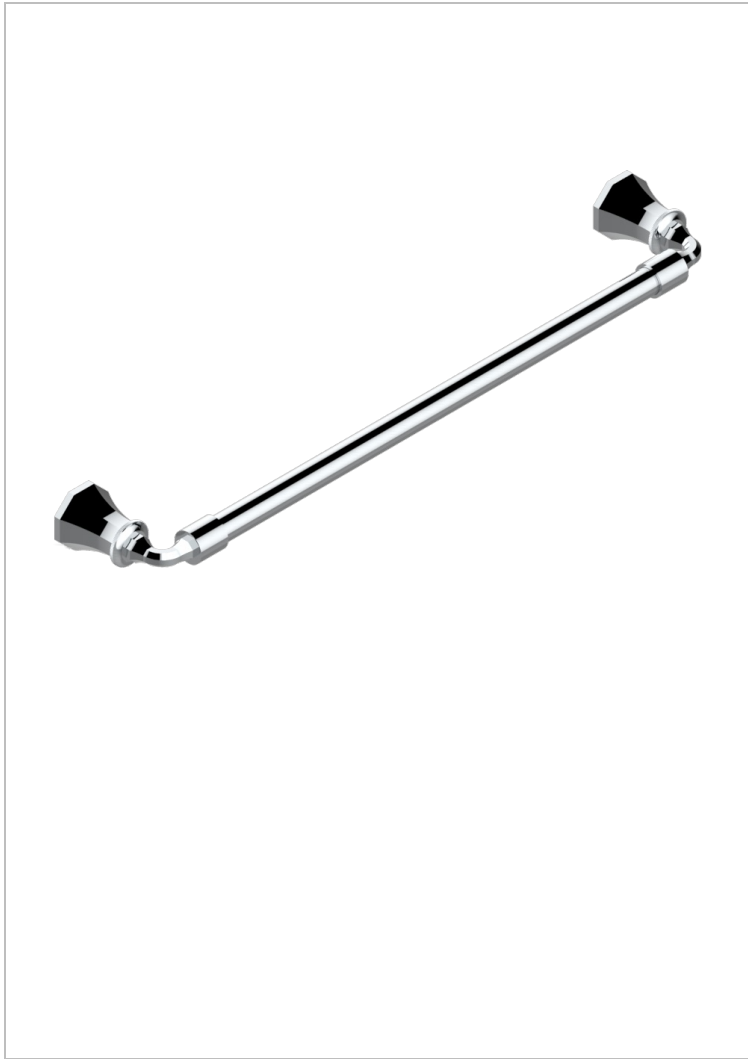

TRADITION CRYSTAL

A59-520/45

Single towel rail, fixed rail, length: 450 mm, \varnothing 20 mm

CHARACTERISTIC

- Tradition Crystal
- Single towel rail, fixed rail, length: 450 mm, \varnothing 20 mm

AVAILABLE FINITIONS

Antique nickel - H28
Black ceram - D30
Blush PVD - H62
Brass color PVD - H49
Brown bronze color PVD - F33
Gold color PVD - H52

Graphite PVD - H64
Lacquered light bronze - D01
Matt Umber PVD - H67
Matt blush PVD - H60
Matt brass color PVD - H50
Matt brown bronze color PVD - F34

Soft gold - F30
Soft matt gold - F31
Umber PVD - H66
Varnished matt antique red copper (color finish) - H07