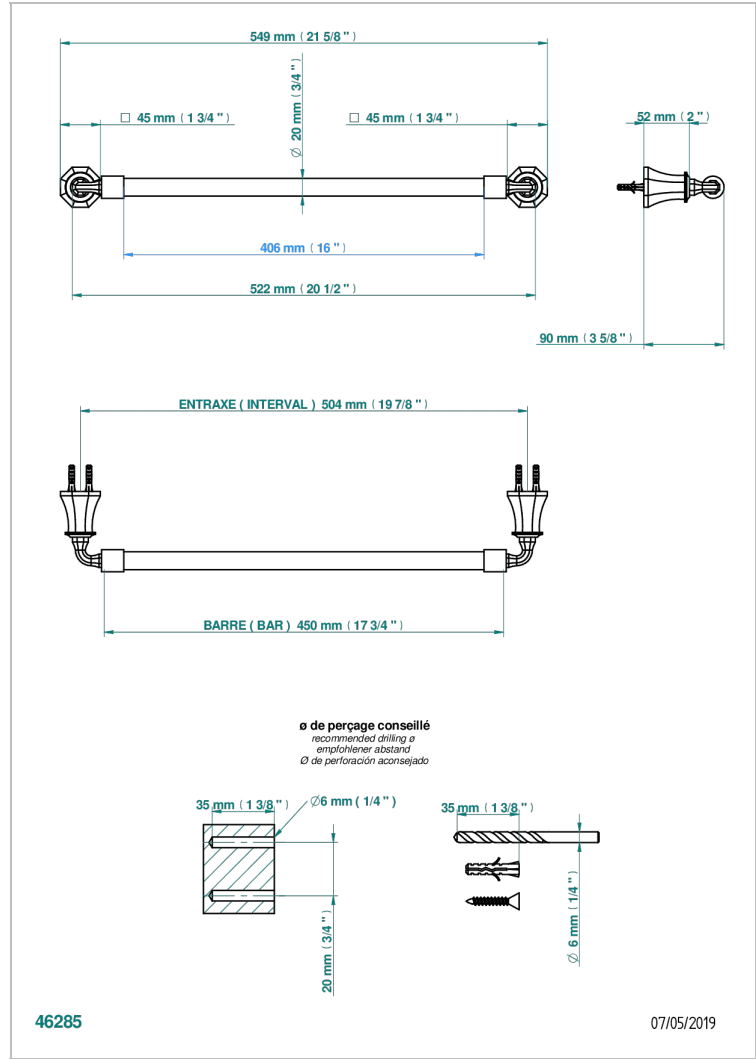

TRADITION CRYSTAL

A59-520/45

Single towel rail, fixed rail, length: 450 mm, \varnothing 20 mm

CHARACTERISTIC

- Tradition Crystal
- Single towel rail, fixed rail, length: 450 mm, \varnothing 20 mm

AVAILABLE FINITIONS