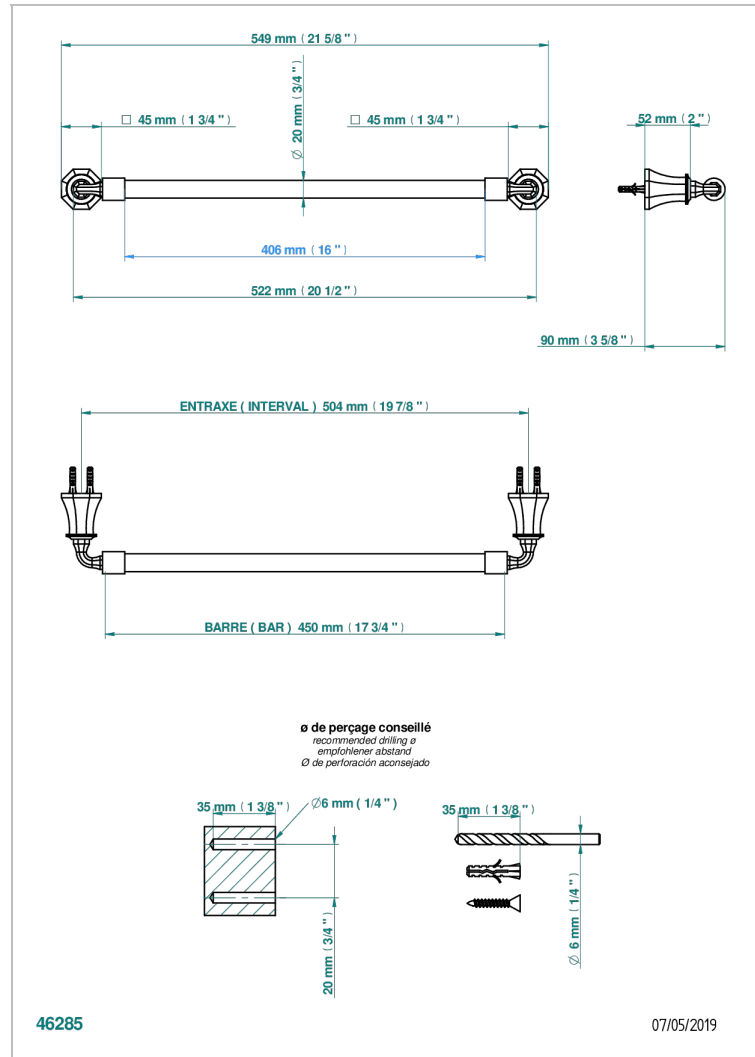

TRADITION CRYSTAL

A59-520/45

Single towel rail, fixed rail, length: 450 mm, \varnothing 20 mm

CHARACTERISTIC

- Tradition Crystal
- Single towel rail, fixed rail, length: 450 mm, \varnothing 20 mm

AVAILABLE FINITIONS