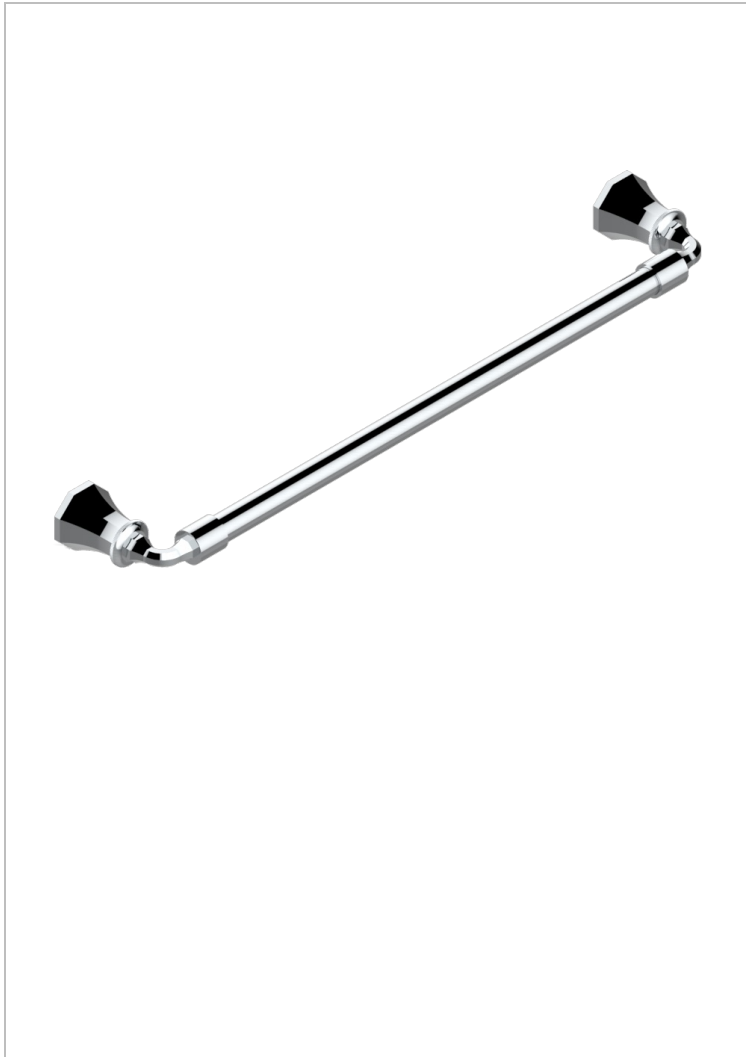

TRADITION CRYSTAL

A59-520/45

Single towel rail, fixed rail, length: 450 mm, \varnothing 20 mm

CHARACTERISTIC

- Tradition Crystal
- Single towel rail, fixed rail, length: 450 mm, \varnothing 20 mm

AVAILABLE FINITIONS

Antique nickel - H28
Black ceram - D30
Blush PVD - H62
Brass color PVD - H49
Brown bronze color PVD - F33
Gold color PVD - H52

Graphite PVD - H64
Lacquered light bronze - D01
Matt Umber PVD - H67
Matt blush PVD - H60
Matt brass color PVD - H50
Matt brown bronze color PVD - F34

Soft gold - F30
Soft matt gold - F31
Umber PVD - H66
Varnished matt antique red copper (color finish) - H07