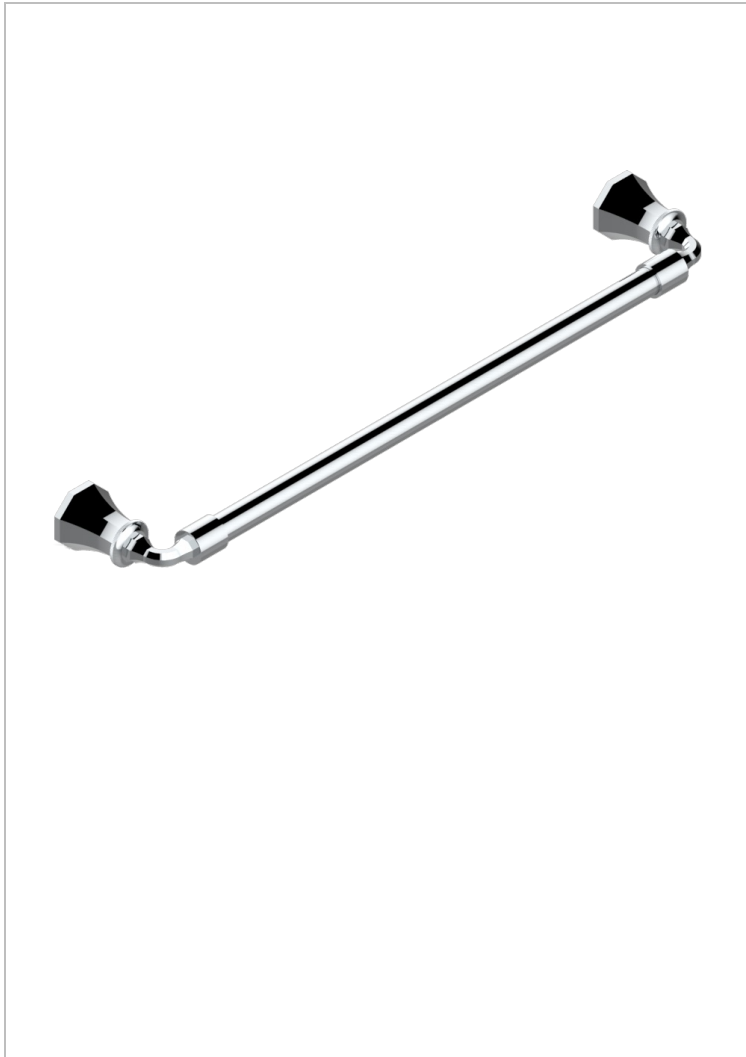

TRADITION WITH LEVER

A58-520/45

Single towel rail, fixed rail, length: 450 mm, \varnothing 20 mm

THG[®]
PARIS

CHARACTERISTIC

- Tradition with lever
- Single towel rail, fixed rail, length: 450 mm, \varnothing 20 mm

AVAILABLE FINITIONS

Antique nickel - H28
Black ceram - D30
Blush PVD - H62
Brass color PVD - H49
Brown bronze color PVD - F33
Gold color PVD - H52

Graphite PVD - H64
Lacquered light bronze - D01
Matt Umber PVD - H67
Matt blush PVD - H60
Matt brass color PVD - H50
Matt brown bronze color PVD - F34

Soft gold - F30
Soft matt gold - F31
Umber PVD - H66
Varnished matt antique red copper (color finish) - H07