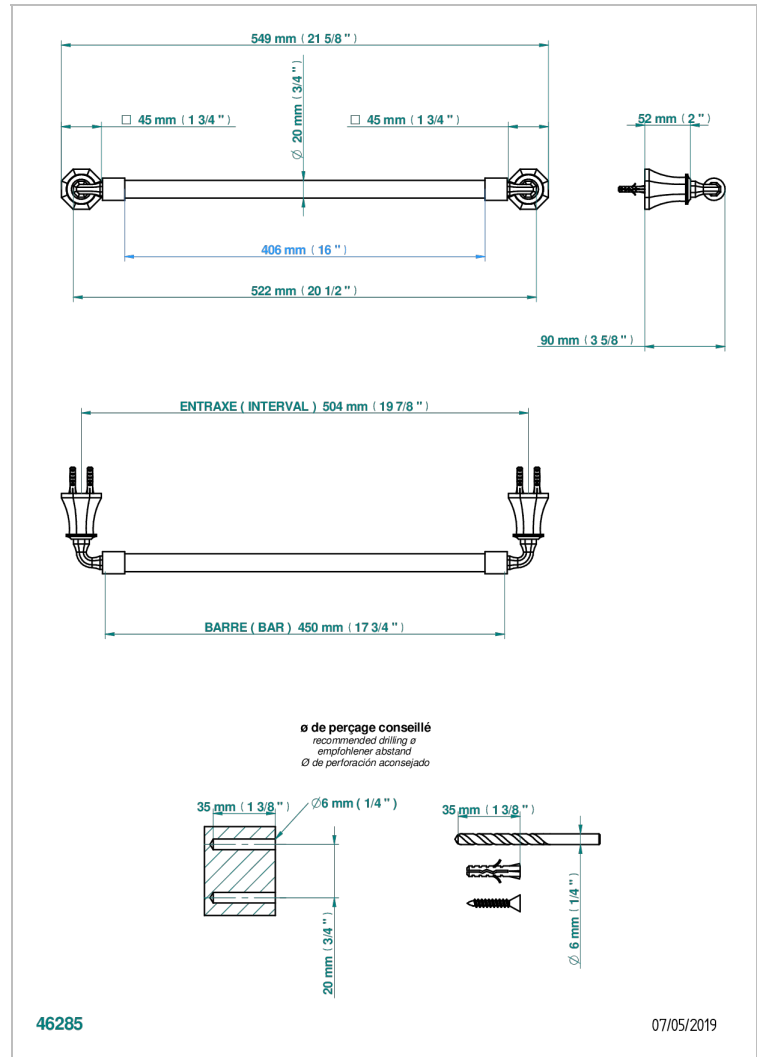

TRADITION WITH LEVER

A58-520/45

Single towel rail, fixed rail, length: 450 mm, \varnothing 20 mm

THG[®]
PARIS

CHARACTERISTIC

- Tradition with lever
- Single towel rail, fixed rail, length: 450 mm, \varnothing 20 mm