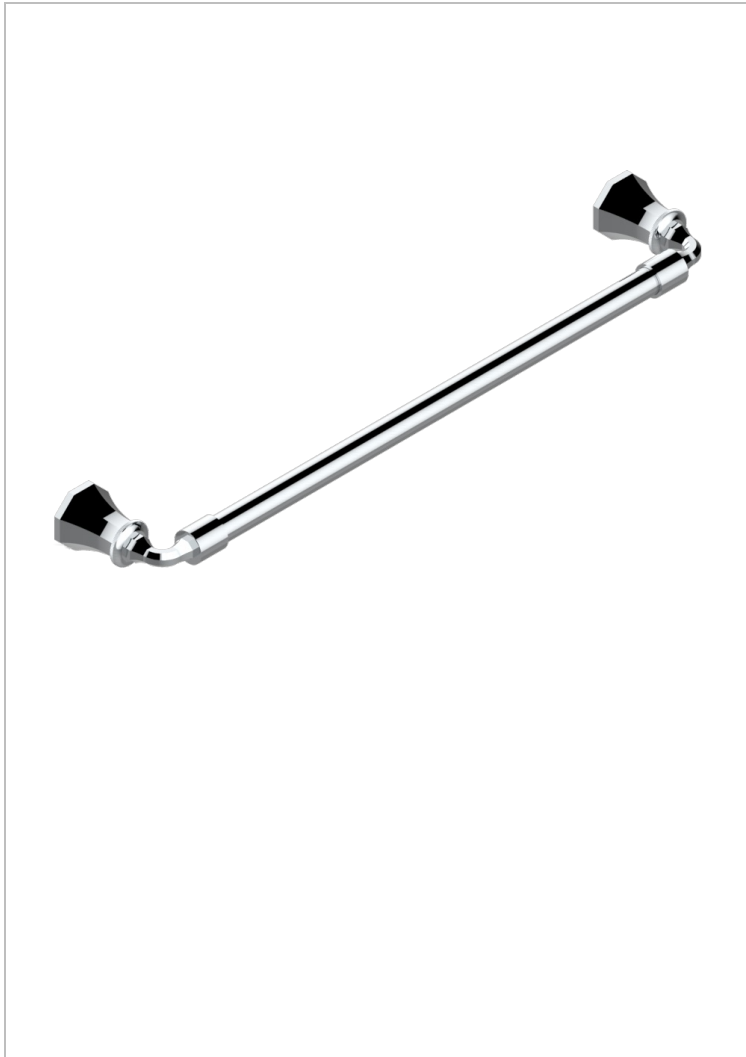

TRADITION WITH LEVER

A58-520/45

Single towel rail, fixed rail, length: 450 mm, \varnothing 20 mm

CHARACTERISTIC

- Tradition with lever
- Single towel rail, fixed rail, length: 450 mm, \varnothing 20 mm

AVAILABLE FINITIONS

Antique nickel - H28
Black ceram - D30
Blush PVD - H62
Brass color PVD - H49
Brown bronze color PVD - F33
Gold color PVD - H52

Graphite PVD - H64
Lacquered light bronze - D01
Matt Umber PVD - H67
Matt blush PVD - H60
Matt brass color PVD - H50
Matt brown bronze color PVD - F34

Soft gold - F30
Soft matt gold - F31
Umber PVD - H66
Varnished matt antique red copper (color finish) - H07