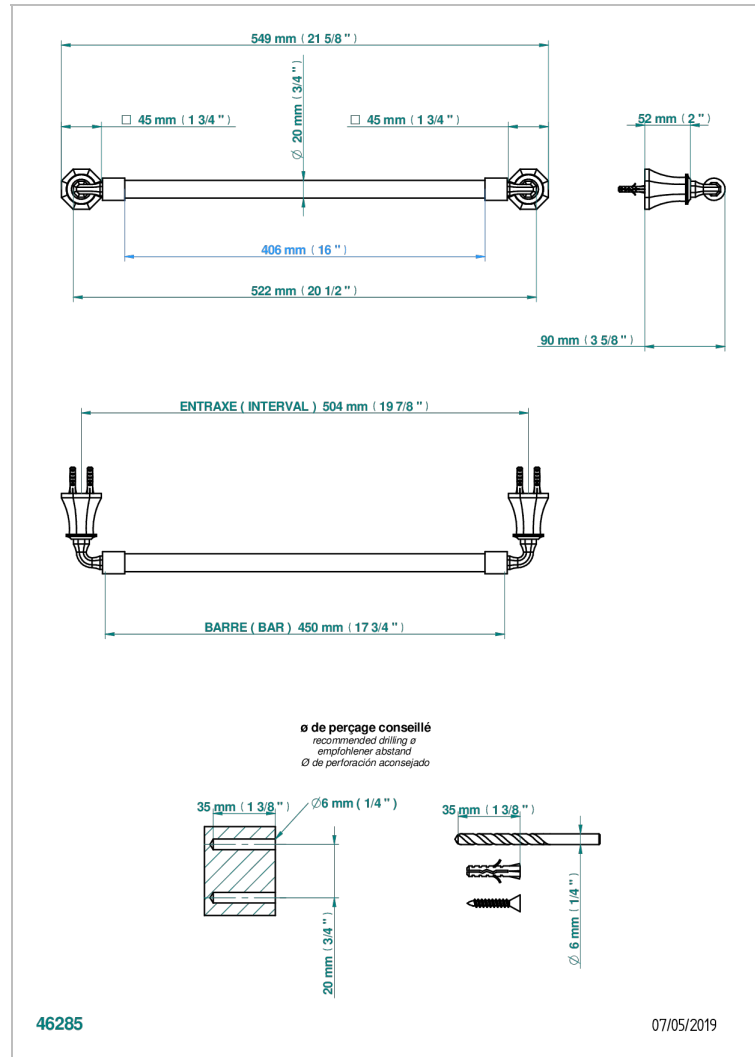

TRADITION WITH LEVER

A58-520/45

Single towel rail, fixed rail, length: 450 mm, \varnothing 20 mm

CHARACTERISTIC

- Tradition with lever
- Single towel rail, fixed rail, length: 450 mm, \varnothing 20 mm

AVAILABLE FINITIONS