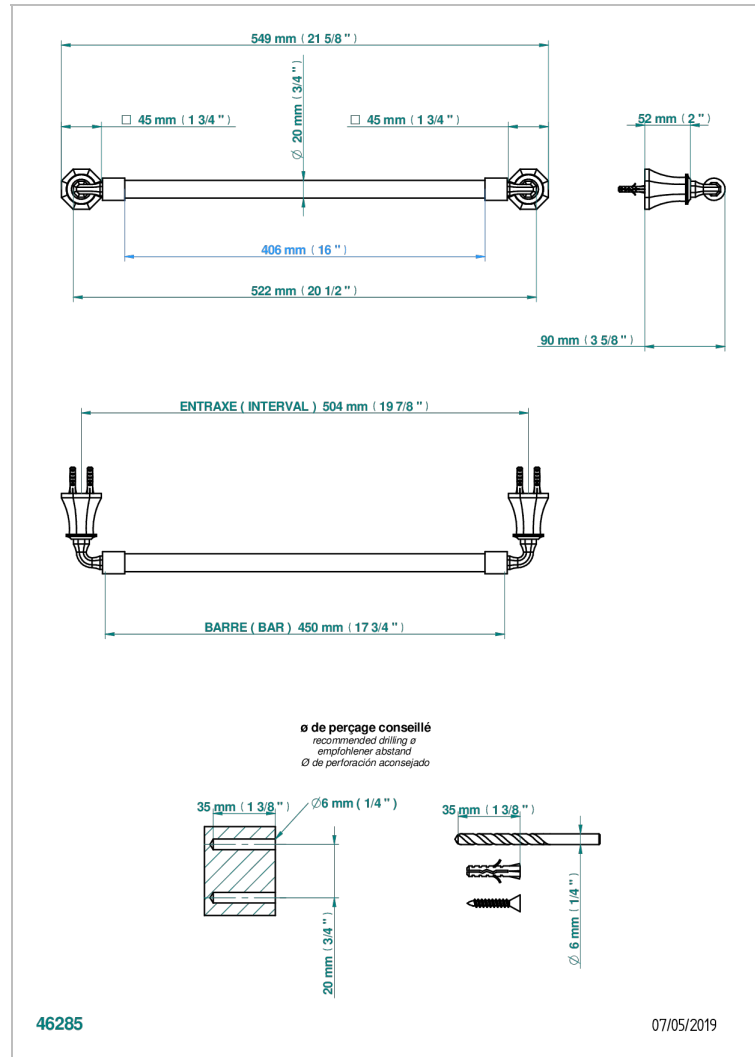

ART DECO CRYSTAL

A56-520/45

Towel bar, 18" long

THG[®]
PARIS

CHARACTERISTIC

- Art Déco Crystal
- Towel bar, 18" long

AVAILABLE FINITIONS

Black ceram - D30
Blush PVD - H62
Brass color PVD - H49
Brown bronze color PVD - F33
Chrome polished - A02
Chrome polished / gold polished - G02