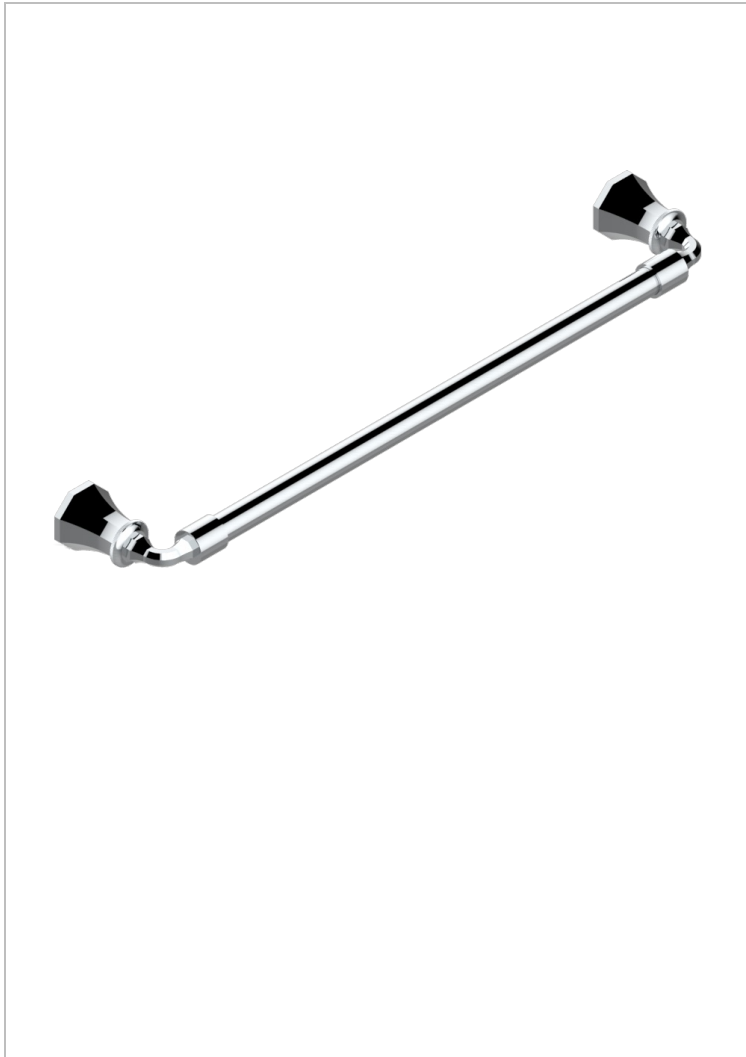

ART DECO CRYSTAL

A56-520/45

Towel bar, 18" long

THG[®]
PARIS

CHARACTERISTIC

- Art Déco Crystal
- Towel bar, 18" long

AVAILABLE FINITIONS

Black ceram - D30
Blush PVD - H62
Brass color PVD - H49
Brown bronze color PVD - F33
Chrome polished - A02
Chrome polished / gold polished - G02

Copper antique matt, coated - H07
Gold color PVD - H52
Gold mat - F07
Gold polished - F01
Graphite PVD - H64
Light coated bronze - D01

Matt Umber PVD - H67
Matt blush PVD - H60
Matt brass color PVD - H50
Matt brown bronze color PVD - F34
Matt chrome (American satin) - C02
Matt gold color PVD - H53

Matt graphite PVD - H65
Matt nickel (American satin) - C01
Matt nickel color PVD - H56
Natural smoked Brass - A13
Nickel antique / Sovereign - H28
Nickel color PVD - H55

Nickel polished - B01
Soft gold - F30
Soft matt gold - F31
Umber PVD - H66