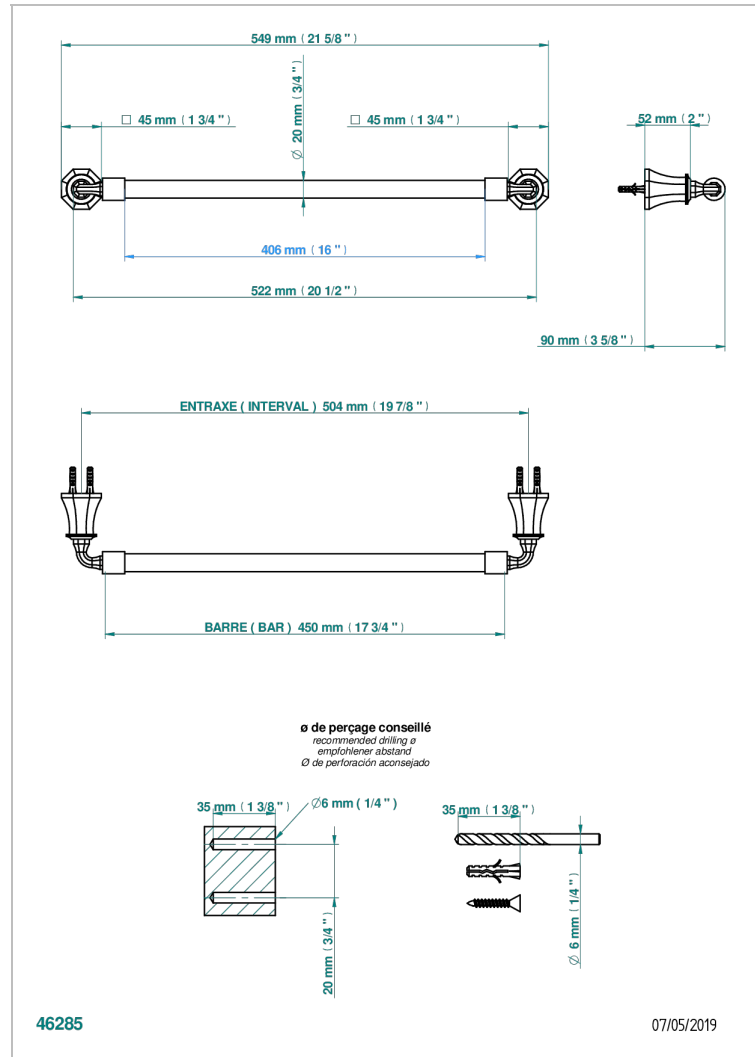

# ART DECO CRYSTAL

A56-520/45

Single towel rail, fixed rail, length: 450 mm,  $\varnothing$  20 mm

## CHARACTERISTIC

- Art Déco Crystal
- Single towel rail, fixed rail, length: 450 mm,  $\varnothing$  20 mm