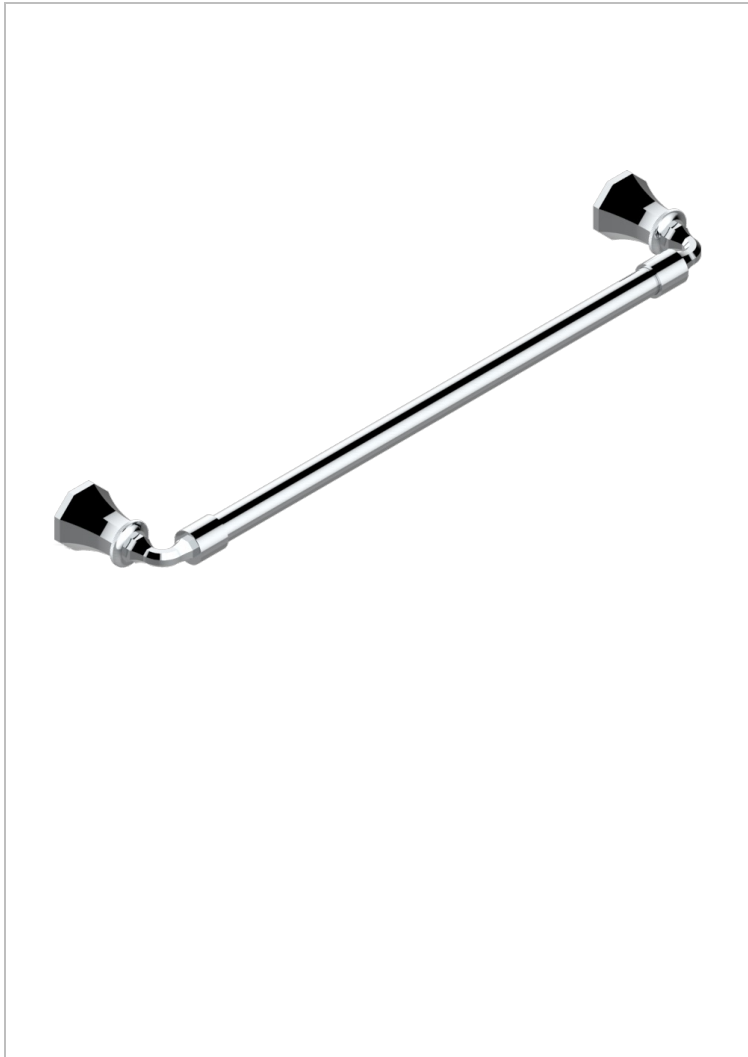

# ART DECO CRYSTAL

A56-520/45

Single towel rail, fixed rail, length: 450 mm,  $\varnothing$  20 mm

## CHARACTERISTIC

- Art Déco Crystal
- Single towel rail, fixed rail, length: 450 mm,  $\varnothing$  20 mm

## AVAILABLE FINITIONS

Antique nickel - H28  
Black ceram - D30  
Blush PVD - H62  
Brass color PVD - H49  
Brown bronze color PVD - F33  
Gold color PVD - H52

Graphite PVD - H64  
Lacquered light bronze - D01  
Matt Umber PVD - H67  
Matt blush PVD - H60  
Matt brass color PVD - H50  
Matt brown bronze color PVD - F34