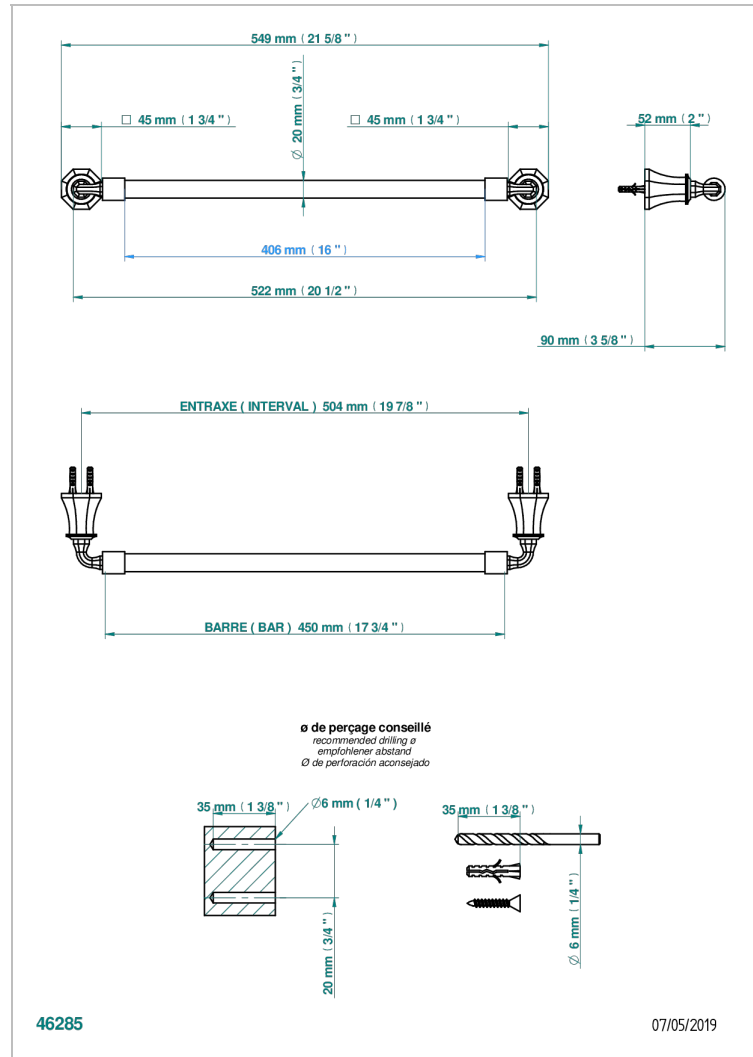

# ART DECO CRYSTAL

A56-520/45

Single towel rail, fixed rail, length: 450 mm,  $\varnothing$  20 mm

## CHARACTERISTIC

- Art Déco Crystal
- Single towel rail, fixed rail, length: 450 mm,  $\varnothing$  20 mm