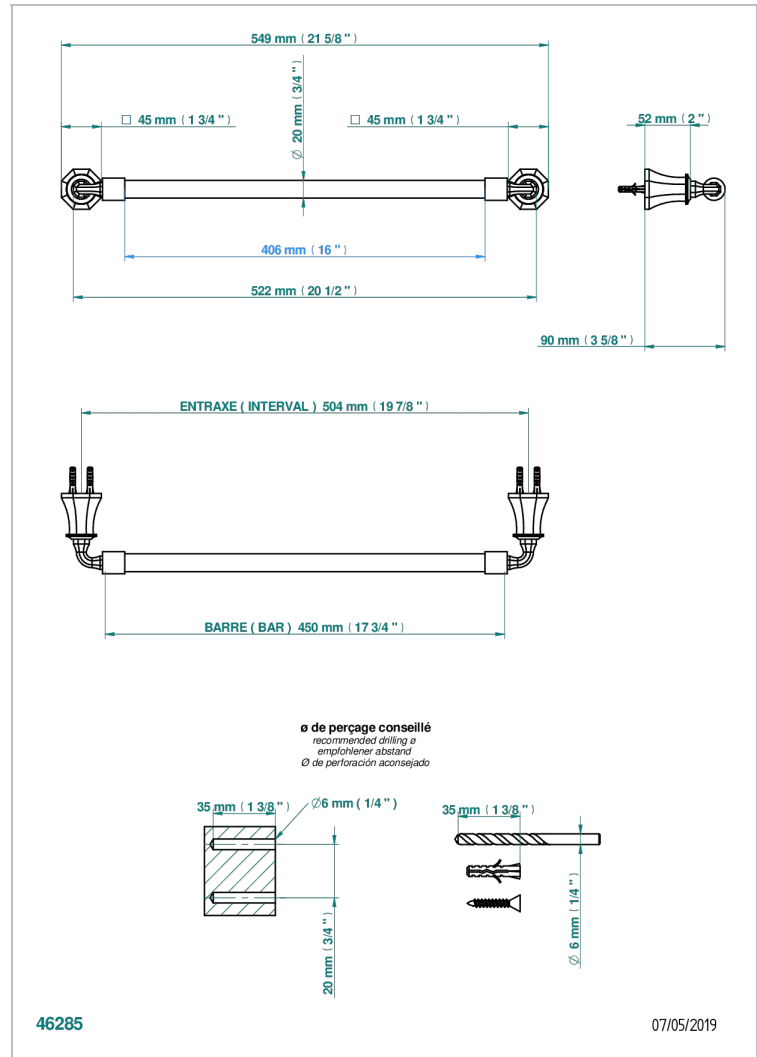

ART DECO CRYSTAL

A56-520/45

Single towel rail, fixed rail, length: 450 mm, \varnothing 20 mm

CHARACTERISTIC

- Art Déco Crystal
- Single towel rail, fixed rail, length: 450 mm, \varnothing 20 mm

AVAILABLE FINITIONS