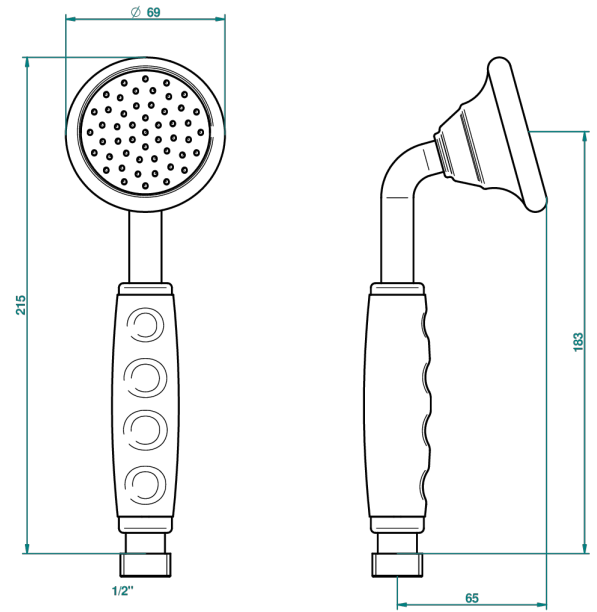

GENERAL PRODUCTS

G00-66H

Traditional handshower 1/2" (available only in chrom)

THG[®]
PARIS

46273

13/06/2012

CHARACTERISTIC

- General Products
- Traditional handshower 1/2" (available only in chrom)

TECHNICAL SPECS

- Recommandé : 3 bars (max. 5 bars) - Advised : 43,5 psi (max. 72 psi)
- 9,5 l/min à 3 bars (2.5 gpm at 43.5 psi)

AVAILABLE FINITIONS

Chrome polished - A02