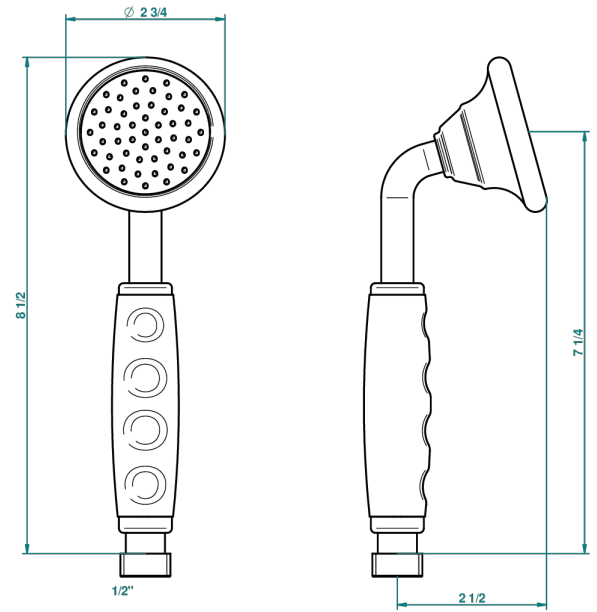

GENERAL PRODUCTS

G00-66H

Traditional handshower 1/2" (available only in chrom)

46273

13/06/2012

CHARACTERISTIC

- General Products
- Traditional handshower 1/2" (available only in chrom)

TECHNICAL SPECS

- Recommandé : 3 bars (max. 5 bars) - Advised : 43,5 psi (max. 72 psi)
- 9,5 l/min à 3 bars (2.5 gpm at 43.5 psi)

AVAILABLE FINITIONS

Chrome polished - A02