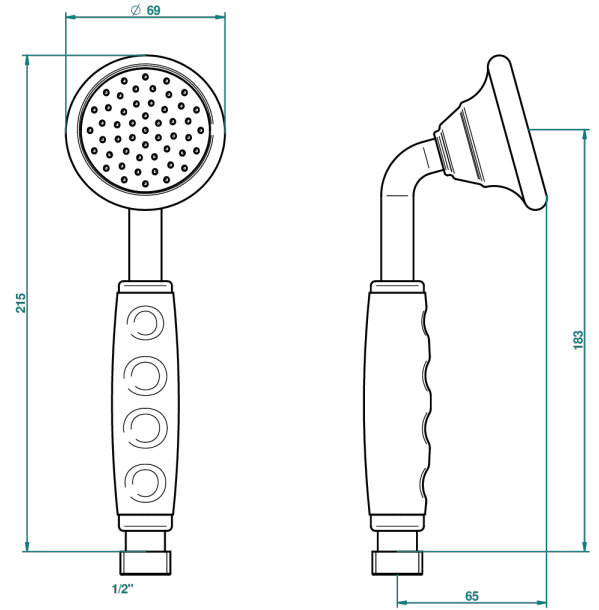

GENERAL ITEMS

G00-66H

Traditional handshower 1/2" (available only in chrom)

46273

13/06/2012

CHARACTERISTIC

- General Items
- Traditional handshower 1/2" (available only in chrom)

TECHNICAL SPECS

- Recommandé : 3 bars (max. 5 bars) - Advised : 43,5 psi (max. 72 psi)
- 9,5 l/min à 3 bars (2.5 gpm at 43.5 psi)

AVAILABLE FINITIONS

Polished chrome (color finish) - A02