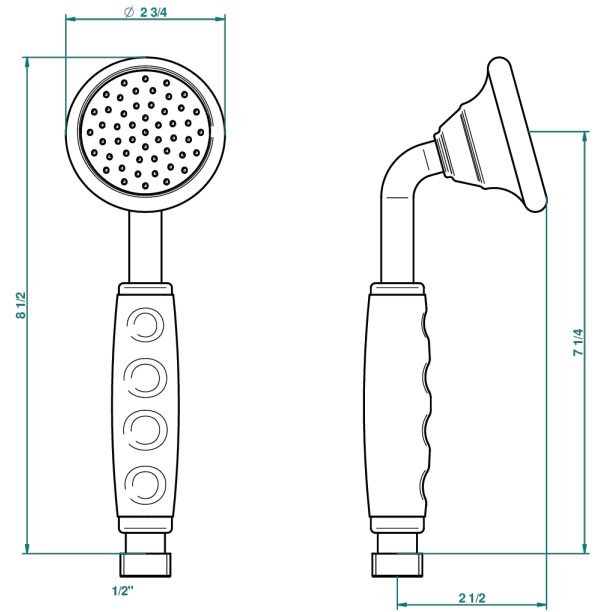

GENERAL ITEMS

G00-66H

Traditional handshower 1/2" (available only in chrom)

46273

13/06/2012

CHARACTERISTIC

- General Items
- Traditional handshower 1/2" (available only in chrom)

TECHNICAL SPECS

- Recommandé : 3 bars (max. 5 bars) - Advised : 43,5 psi (max. 72 psi)
- 9,5 l/min à 3 bars (2.5 gpm at 43.5 psi)

AVAILABLE FINITIONS

Polished chrome (color finish) - A02