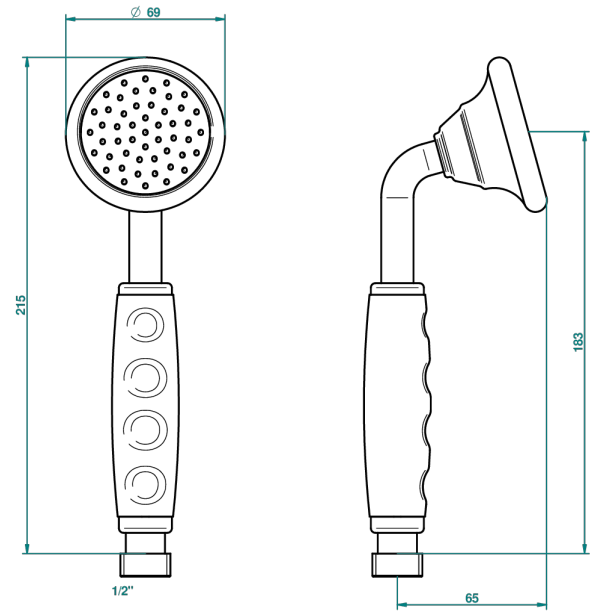

GENERAL ITEMS

G00-66H

Traditional handshower 1/2" (available only in chrom)

46273

13/06/2012

CHARACTERISTIC

- General Items
- Traditional handshower 1/2" (available only in chrom)

TECHNICAL SPECS

- Recommandé : 3 bars (max. 5 bars) - Advised : 43,5 psi (max. 72 psi)
- 9,5 l/min à 3 bars (2.5 gpm at 43.5 psi)

AVAILABLE FINITIONS

Polished chrome (color finish) - A02