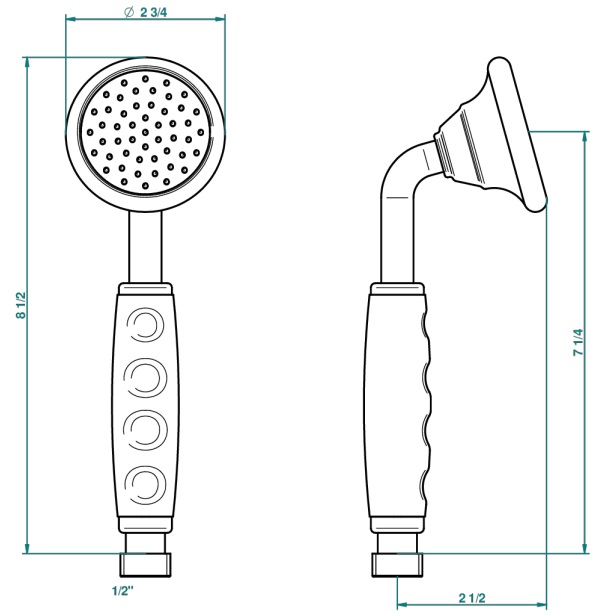

GENERAL ITEMS

G00-66H

Traditional handshower 1/2" (available only in chrom)

46273

13/06/2012

CHARACTERISTIC

- General Items
- Traditional handshower 1/2" (available only in chrom)

TECHNICAL SPECS

- Recommandé : 3 bars (max. 5 bars) - Advised : 43,5 psi (max. 72 psi)
- 9,5 l/min à 3 bars (2.5 gpm at 43.5 psi)

AVAILABLE FINITIONS

Polished chrome (color finish) - A02