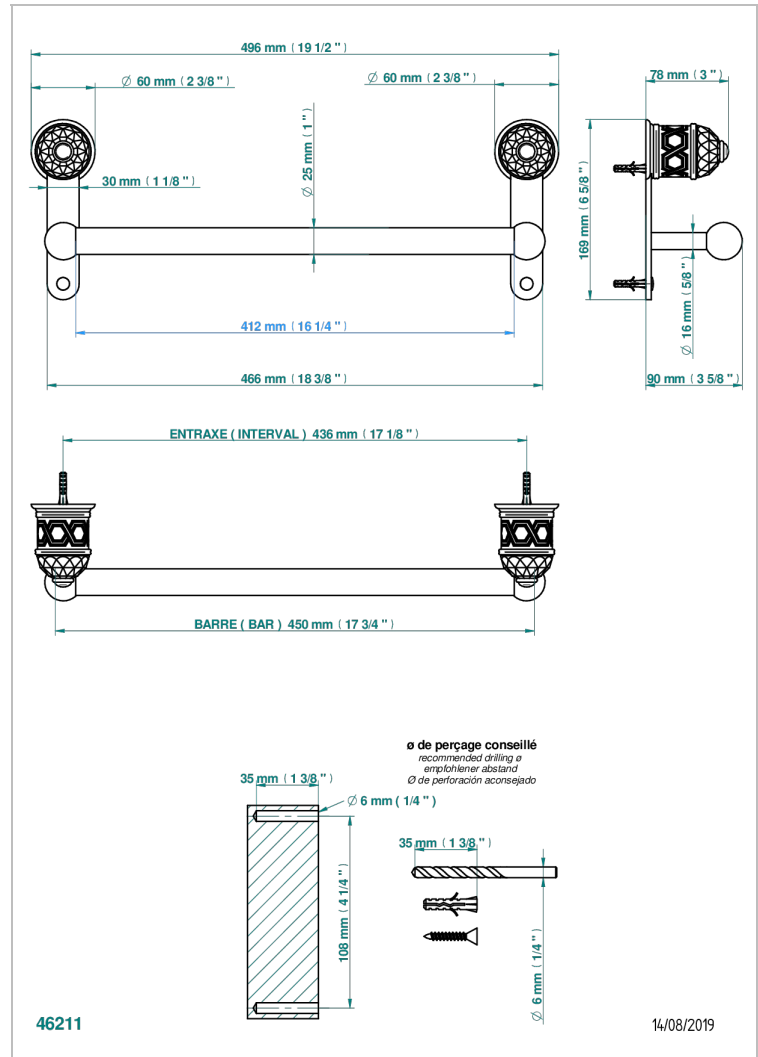

DUOMO CRYSTAL

U4F-526/45

Bath towel holder, length: 450 mm

THG[®]
PARIS

CHARACTERISTIC

- Duomo Crystal
- Bath towel holder, length: 450 mm

AVAILABLE FINITIONS

Antique nickel - H28
Black ceram - D30
Blush PVD - H62
Brass color PVD - H49
Brown bronze color PVD - F33
Gold color PVD - H52