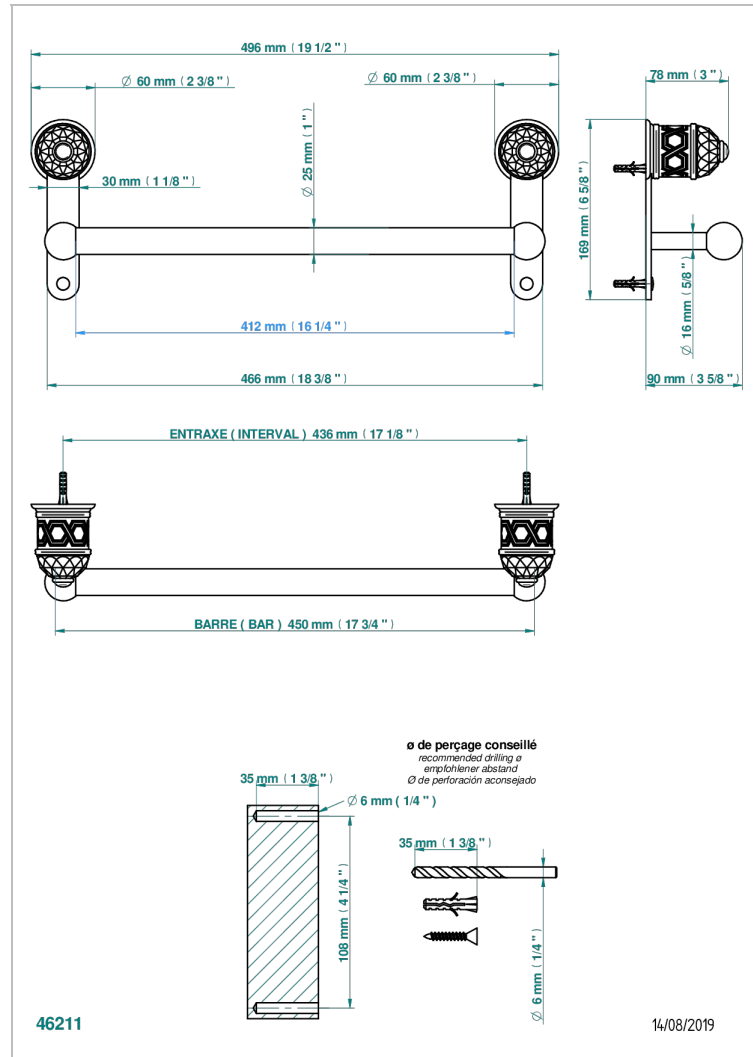

DUOMO CRYSTAL

U4F-526/45

Bath towel holder, length: 450 mm

CHARACTERISTIC

- Duomo Crystal
- Bath towel holder, length: 450 mm

AVAILABLE FINITIONS

Antique nickel - H28
Black ceram - D30
Blush PVD - H62
Brass color PVD - H49
Brown bronze color PVD - F33
Gold color PVD - H52