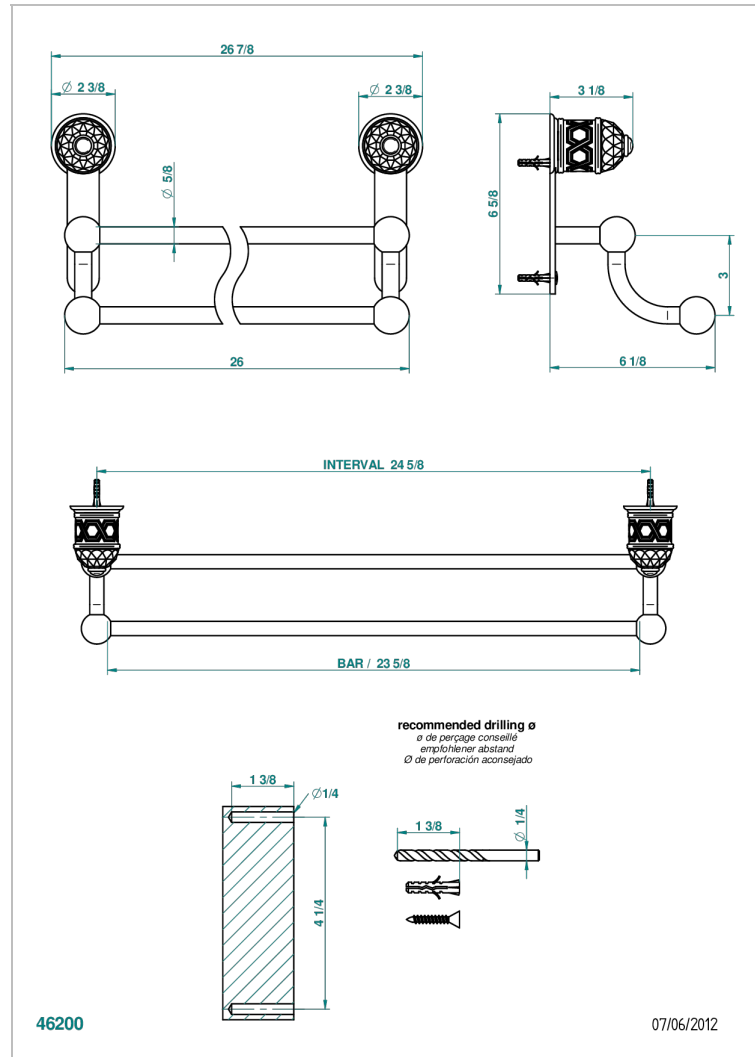

DUOMO CRYSTAL

U4F-516/60

Double towel bar, 24" long

CHARACTERISTIC

- Duomo Crystal
- Double towel bar, 24" long

AVAILABLE FINITIONS

Black ceram - D30
Blush PVD - H62
Brass color PVD - H49
Brown bronze color PVD - F33
Chrome polished - A02
Chrome polished / gold polished - G02