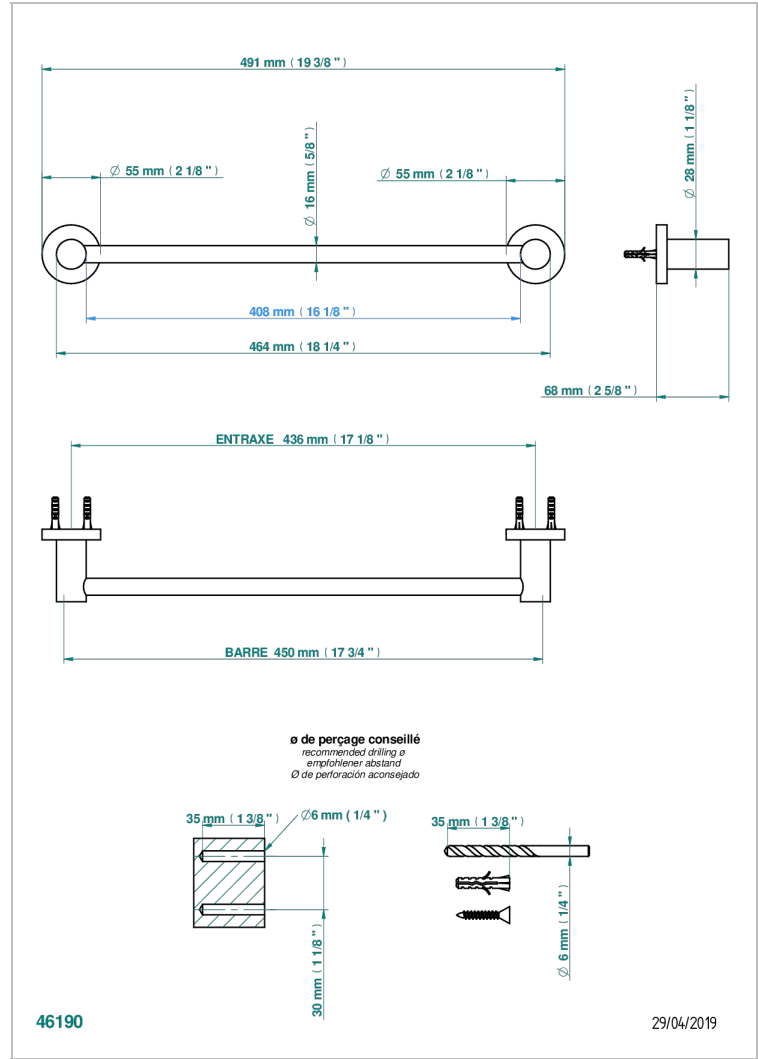

SYSTEM SMOOTH METAL WITH LEVER

G9B-514/45

Single towel rail, fixed rail, length: 450 mm

THG[®]
PARIS

CARACTERÍSTICAS

- System Smooth Metal with lever
- Single towel rail, fixed rail, length: 450 mm

ACABADOS DISPONIBLES